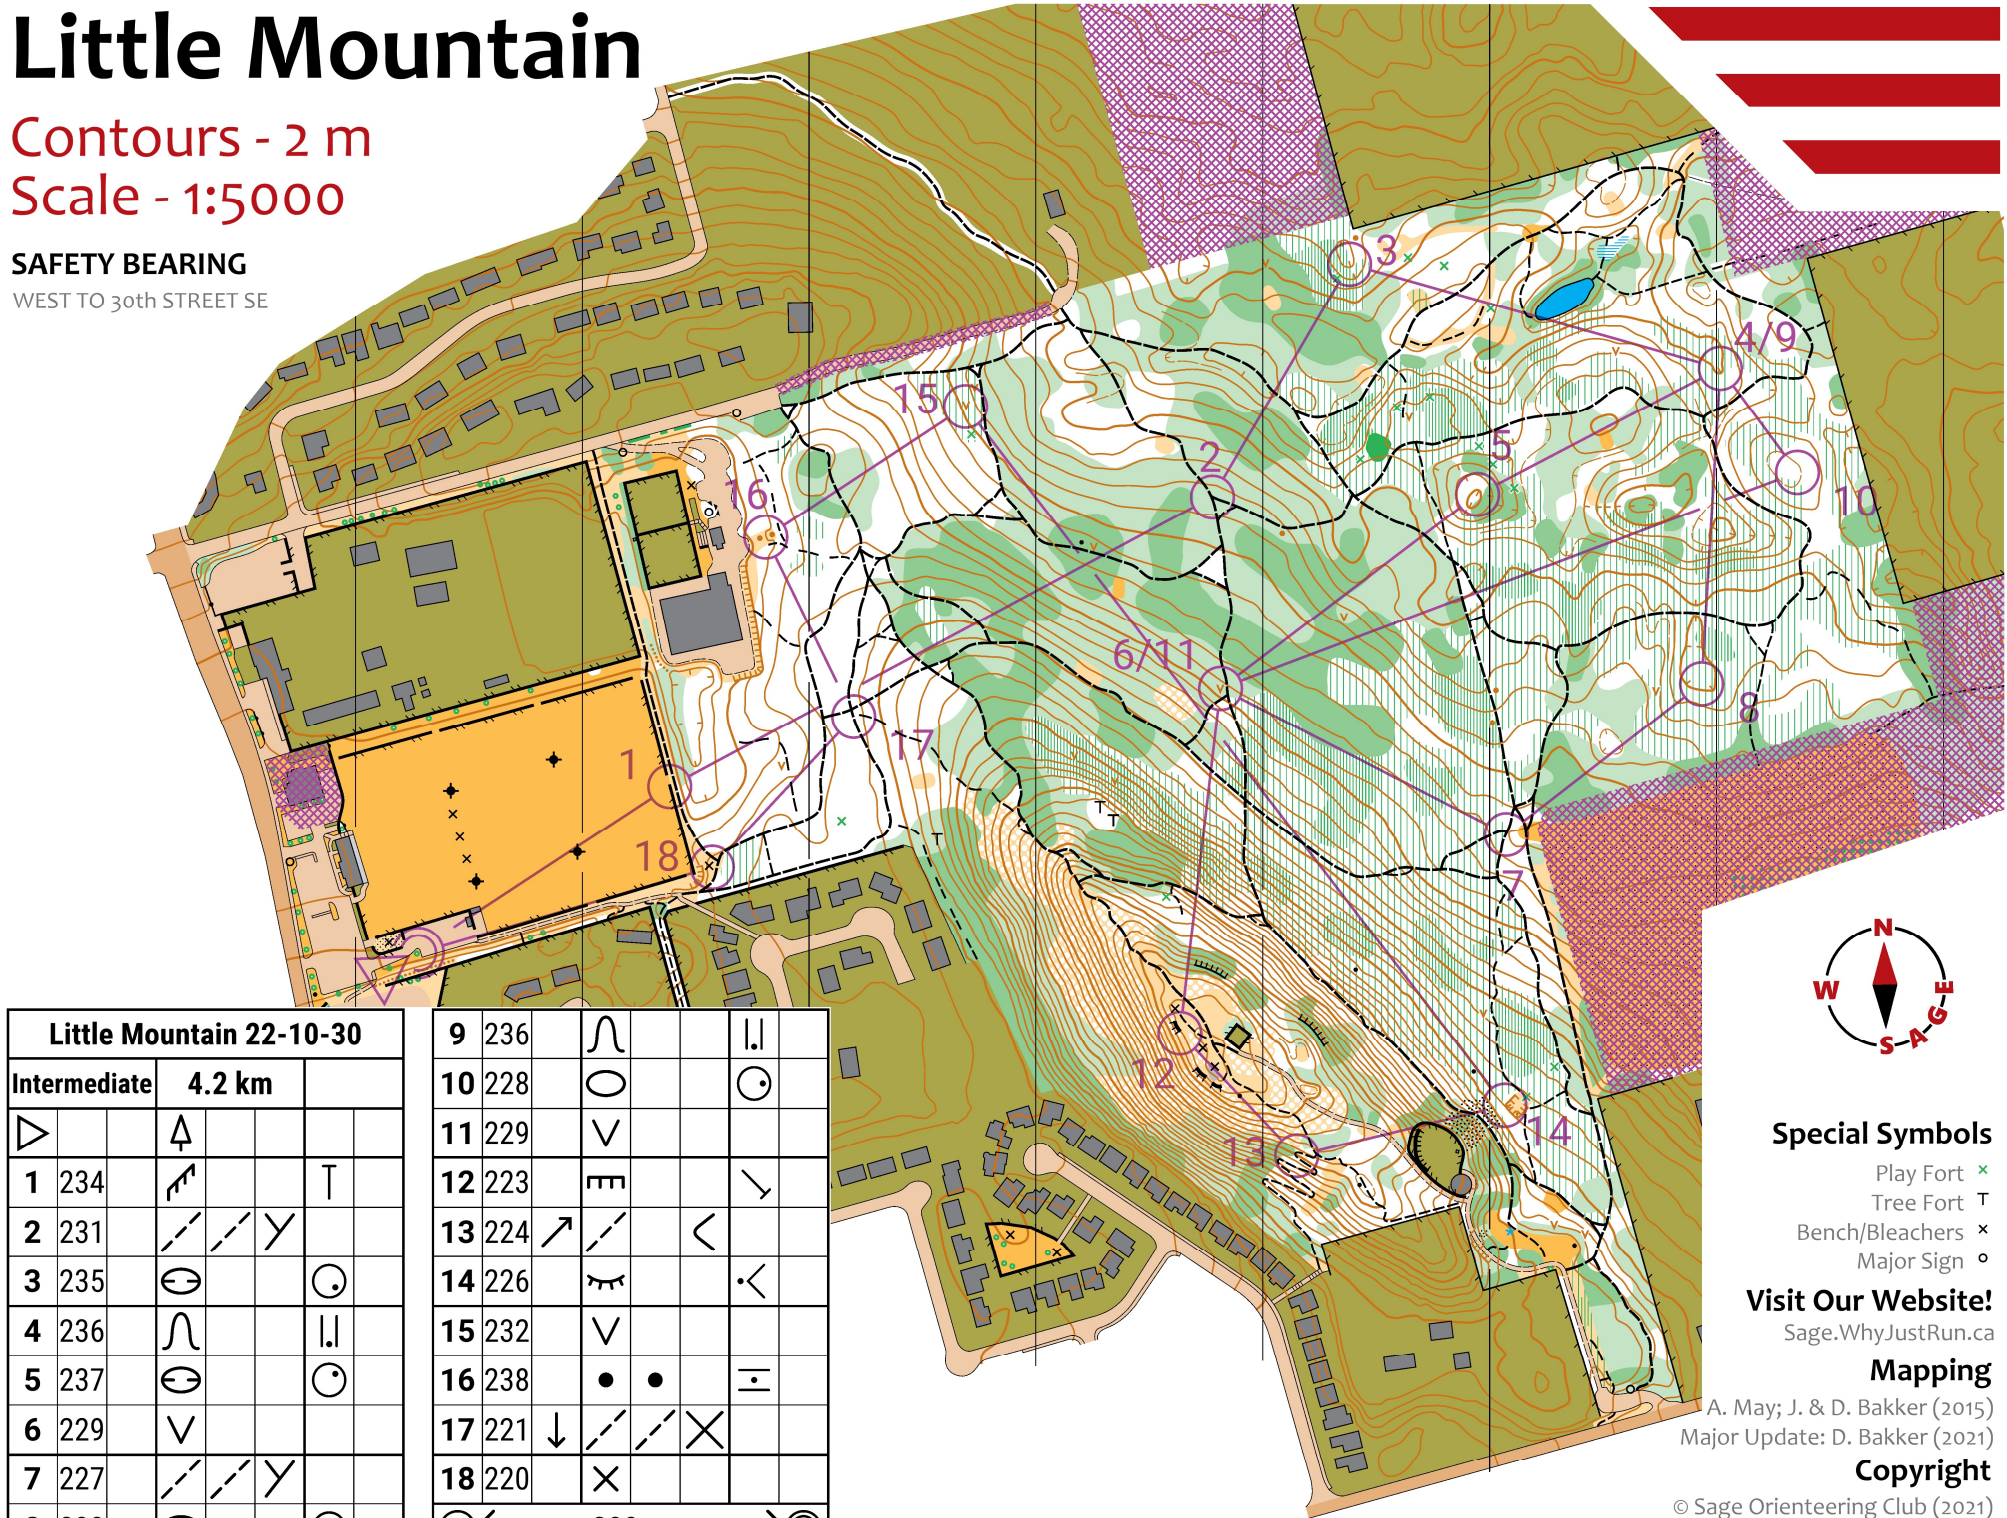

Little Mountain

Contours - 2 m
Scale - 1:5000

SAFETY BEARING
WEST TO 30th STREET SE

Little Mountain 22-10-30			
Intermediate	4.2 km		
▷	△		
1 234	↗	⊥	
2 231	↘	Y	
3 235	⊖	⊙	
4 236	∩	∥	
5 237	⊖	⊙	
6 229	∨		
7 227	↘	Y	
8 233	⊖	⊙	

9 236	∩		∥
10 228	⊖		⊙
11 229	∨		
12 223	↗	<	↘
14 226	↘	<	
15 232	∨		
16 238	•	•	∥
17 221	↓	↘	⊗
18 220	⊗		
		200 m	

- Special Symbols**
- Play Fort ✕
 - Tree Fort T
 - Bench/Bleachers ✕
 - Major Sign ○

Visit Our Website!
Sage.WhyJustRun.ca

Mapping
A. May; J. & D. Bakker (2015)
Major Update: D. Bakker (2021)
Copyright
© Sage Orienteering Club (2021)