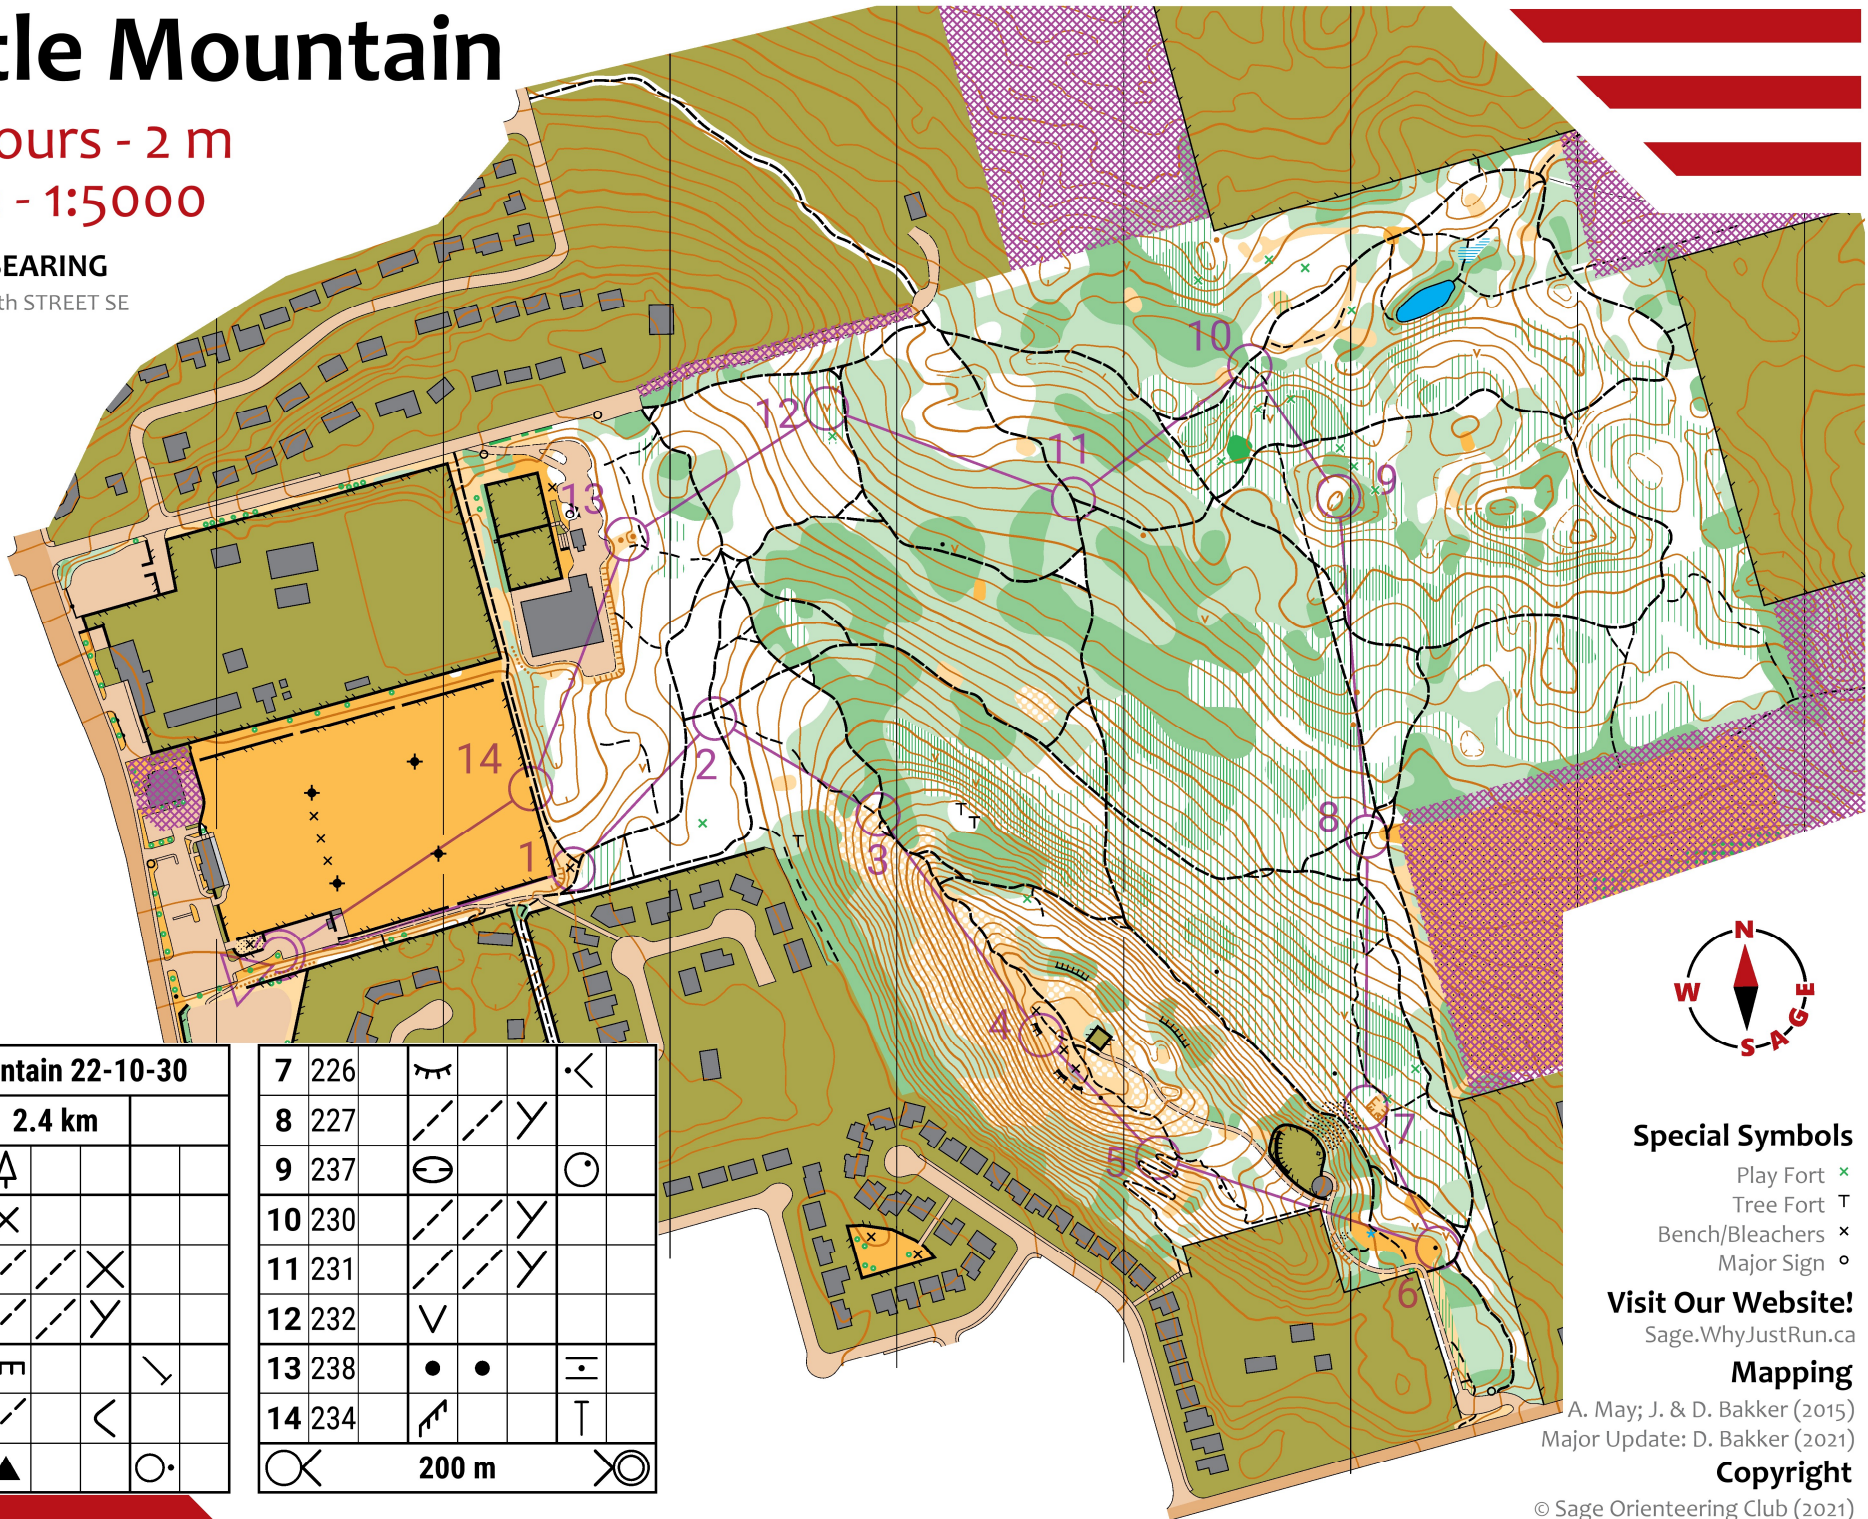

# Little Mountain

Contours - 2 m  
Scale - 1:5000

**SAFETY BEARING**  
WEST TO 30th STREET SE

Little Mountain 22-10-30			
Beginner	2.4 km		
▷		⤴	
1	220	×	
2	221	↓	×
3	222	↑	∩
4	223	▬▬	∩
5	224	↗	<
6	225	▲	○

7	226	☾		<
8	227	∕	∕	∩
9	237	⊖		⊙
10	230	∕	∕	∩
11	231	∕	∕	∩
12	232	∨		
13	238	●	●	⊖
14	234	↖		⊥
		○	200 m	⊙

## Special Symbols

- Play Fort ×
- Tree Fort T
- Bench/Bleachers ×
- Major Sign ○

## Mapping

A. May; J. & D. Bakker (2015)  
Major Update: D. Bakker (2021)