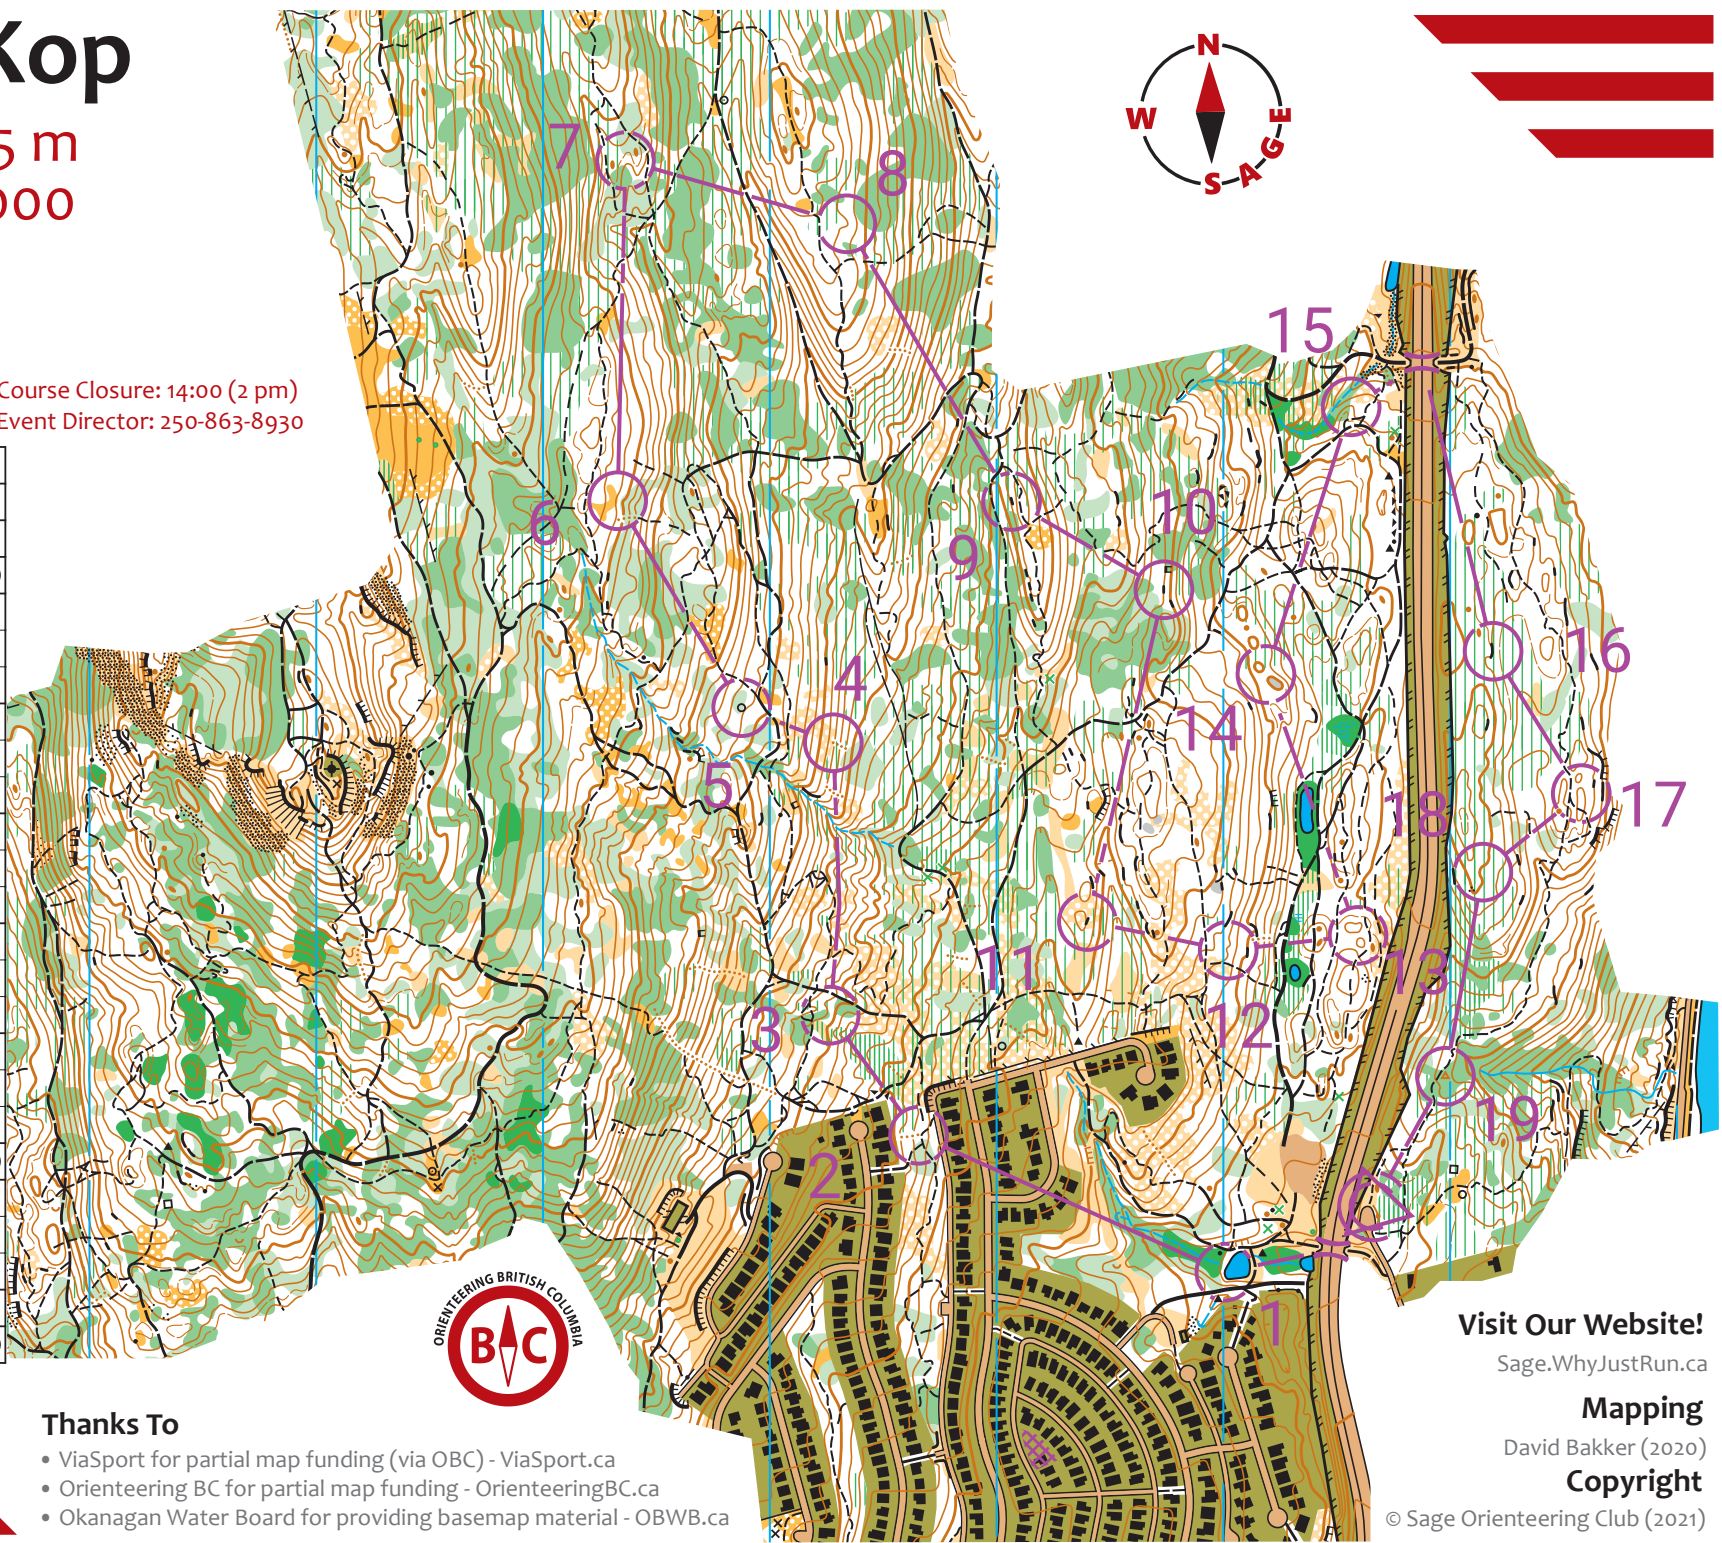

Spion Kop

Contours - 5 m
Scale - 1:10000

SAFETY BEARING

South following trails

Special Symbols

X - Man-made object
O - Man-made object

Course Closure: 14:00 (2 pm)
Event Director: 250-863-8930

Lower Spion Kop 2021			
Advanced	6.0 km	480 m	
1 125			
2 235			
3 236			
4 237			
5 234			
6 243			
7 244			
8 245			
9 238			
10 239			
11 240			
12 229			
13 247			
14 231			
15 233			
16 241			
17 221			
18 242			
19 123			
	200 m		

Thanks To

- ViaSport for partial map funding (via OBC) - ViaSport.ca
- Orienteering BC for partial map funding - OrienteeringBC.ca
- Okanagan Water Board for providing basemap material - OBWB.ca

Visit Our Website!

Sage.WhyJustRun.ca

Mapping

David Bakker (2020)

Copyright

© Sage Orienteering Club (2021)