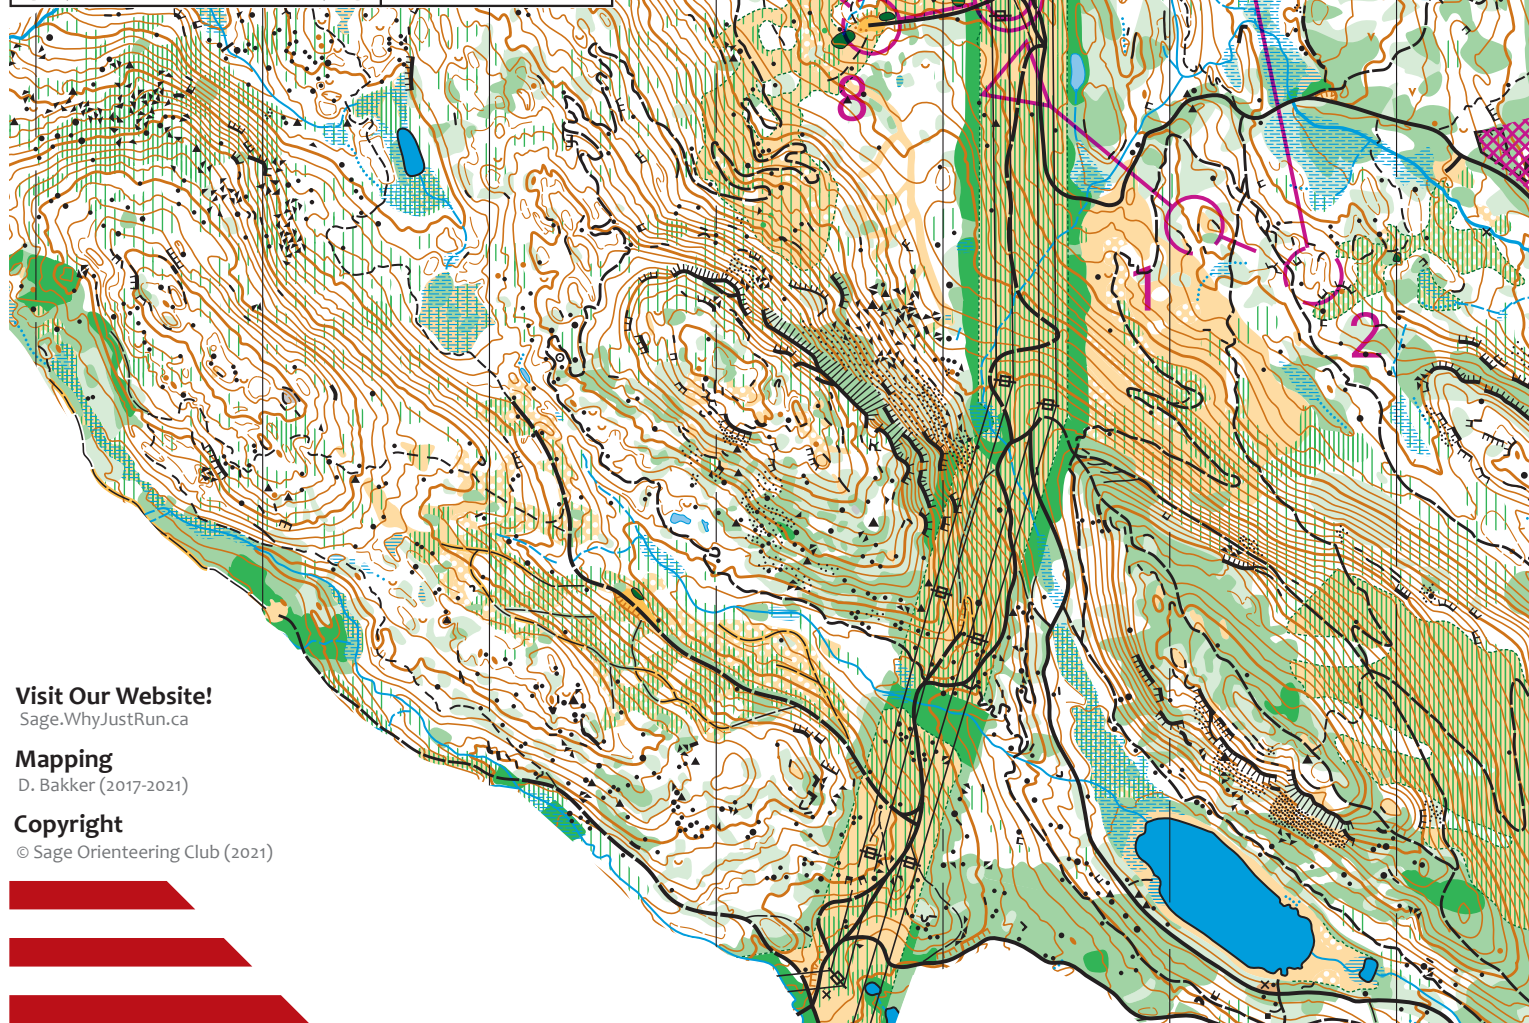

MacPherson

Contours - 5 m

Scale - 1:10000

SAFETY BEARING

EAST TO HIGHWAY

Revelstoke Classic Plus

Short-Int	2.5 km		
			Start: path
1 104			Reentrant
2 224			Reentrant
3 107			Saddle
4 125			Saddle
5 123			Reentrant
6 230			W side of W boulder
7 113			SW side of boulder cluster
8 227			W end of path
	190 m		Navigate 190 m to finish

Visit Our Website!

Sage.WhyJustRun.ca

Mapping

D. Bakker (2017-2021)

Copyright

© Sage Orienteering Club (2021)