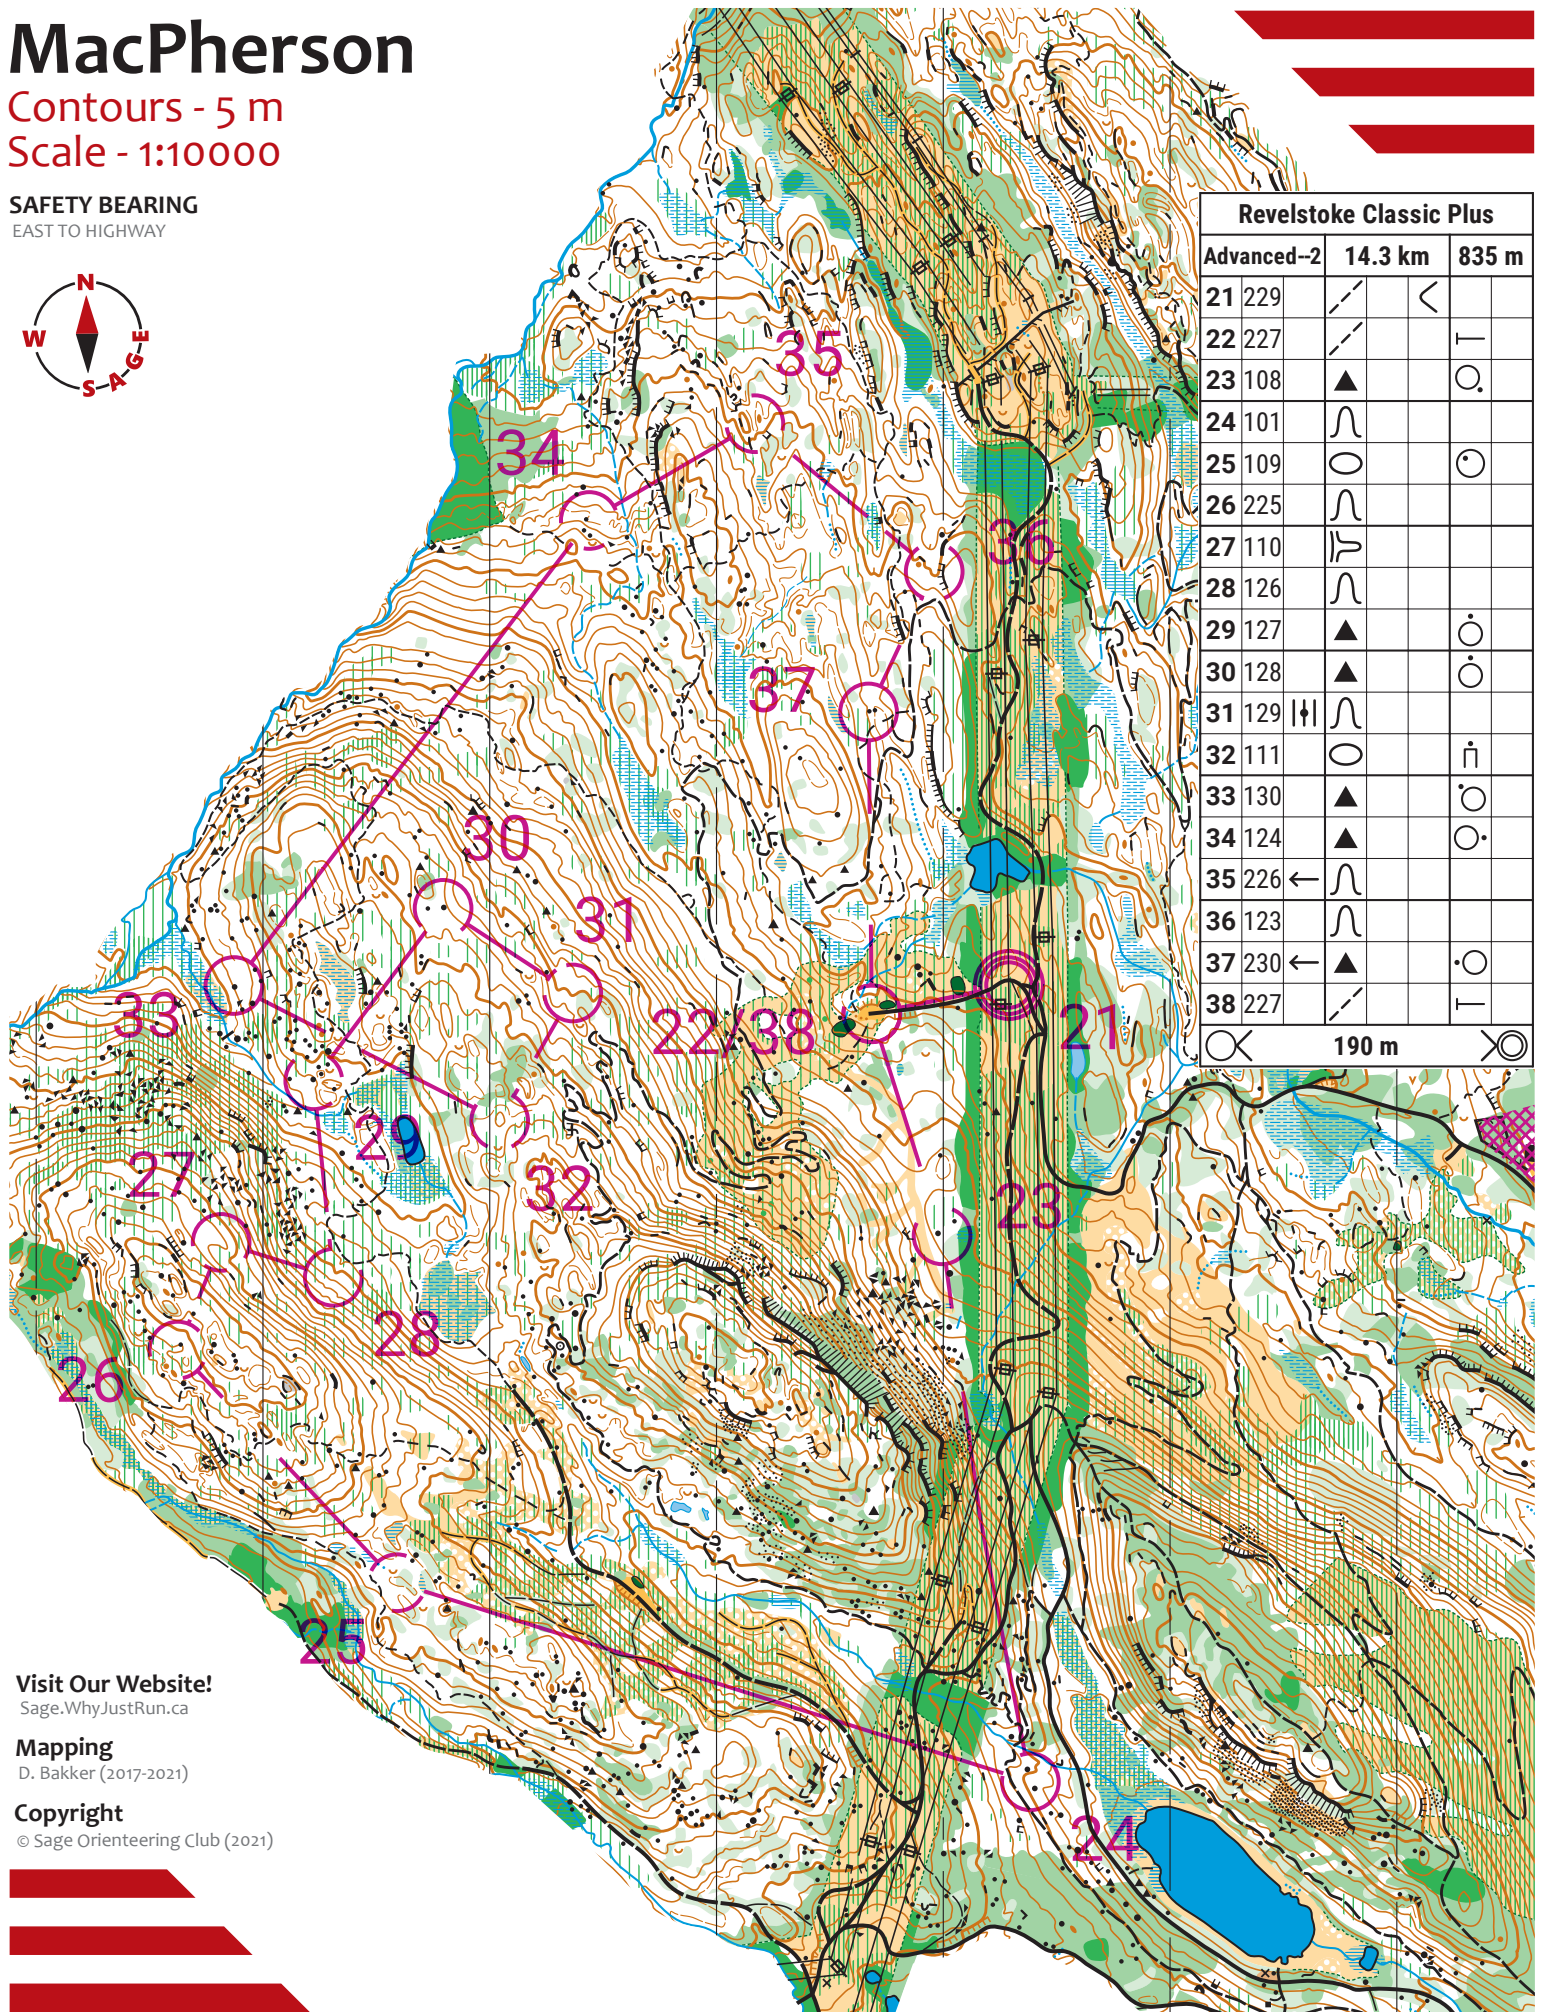

MacPherson

Contours - 5 m
Scale - 1:10000

SAFETY BEARING
EAST TO HIGHWAY

Revelstoke Classic Plus					
Advanced-2	14.3 km	835 m			
21 229	/	<			
22 227	/			┌	
23 108	▲			○	
24 101	∩				
25 109	○			○	
26 225	∩				
27 110	∩				
28 126	∩				
29 127	▲			○	
30 128	▲			○	
31 129	∩				
32 111	○			○	
33 130	▲			○	
34 124	▲			○	
35 226	←				
36 123	∩				
37 230	←			○	
38 227	/			┌	

190 m

Visit Our Website!
Sage.WhyJustRun.ca

Mapping
D. Bakker (2017-2021)

Copyright
© Sage Orienteering Club (2021)