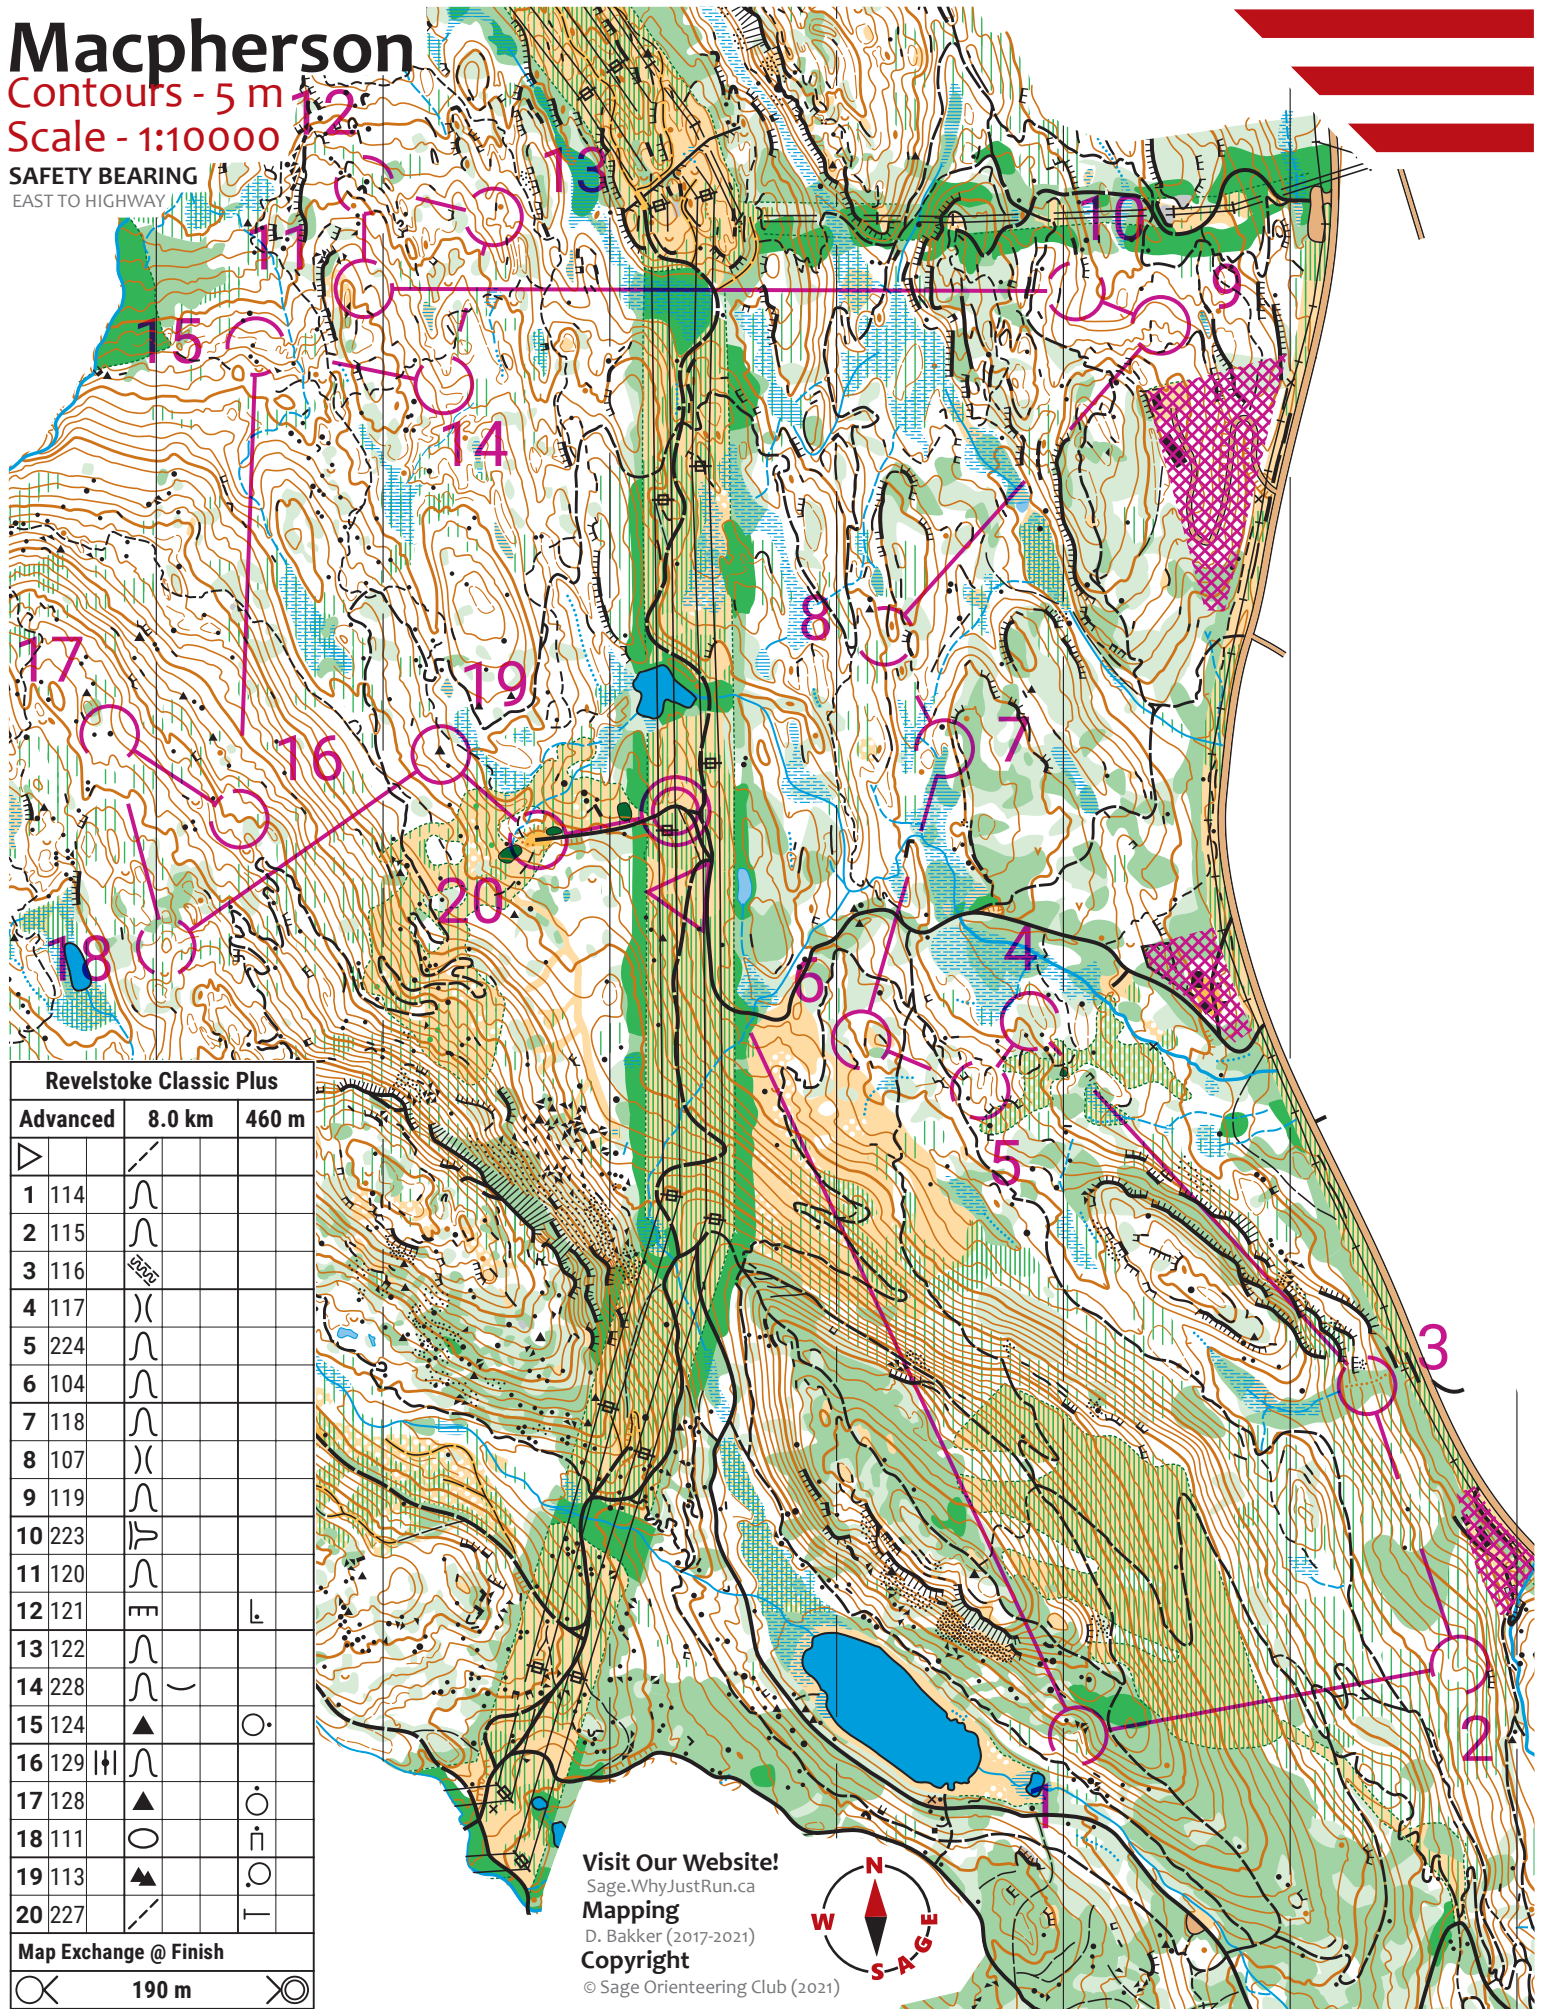

Macpherson

Contours - 5 m

Scale - 1:10000

SAFETY BEARING
EAST TO HIGHWAY

Revelstoke Classic Plus			
Advanced	8.0 km	460 m	
1	114		
2	115		
3	116		
4	117		
5	224		
6	104		
7	118		
8	107		
9	119		
10	223		
11	120		
12	121		
13	122		
14	228		
15	124		
16	129		
17	128		
18	111		
19	113		
20	227		

Map Exchange @ Finish

190 m

Visit Our Website!
Sage.WhyJustRun.ca
Mapping
D. Bakker (2017-2021)
Copyright

© Sage Orienteering Club (2021)