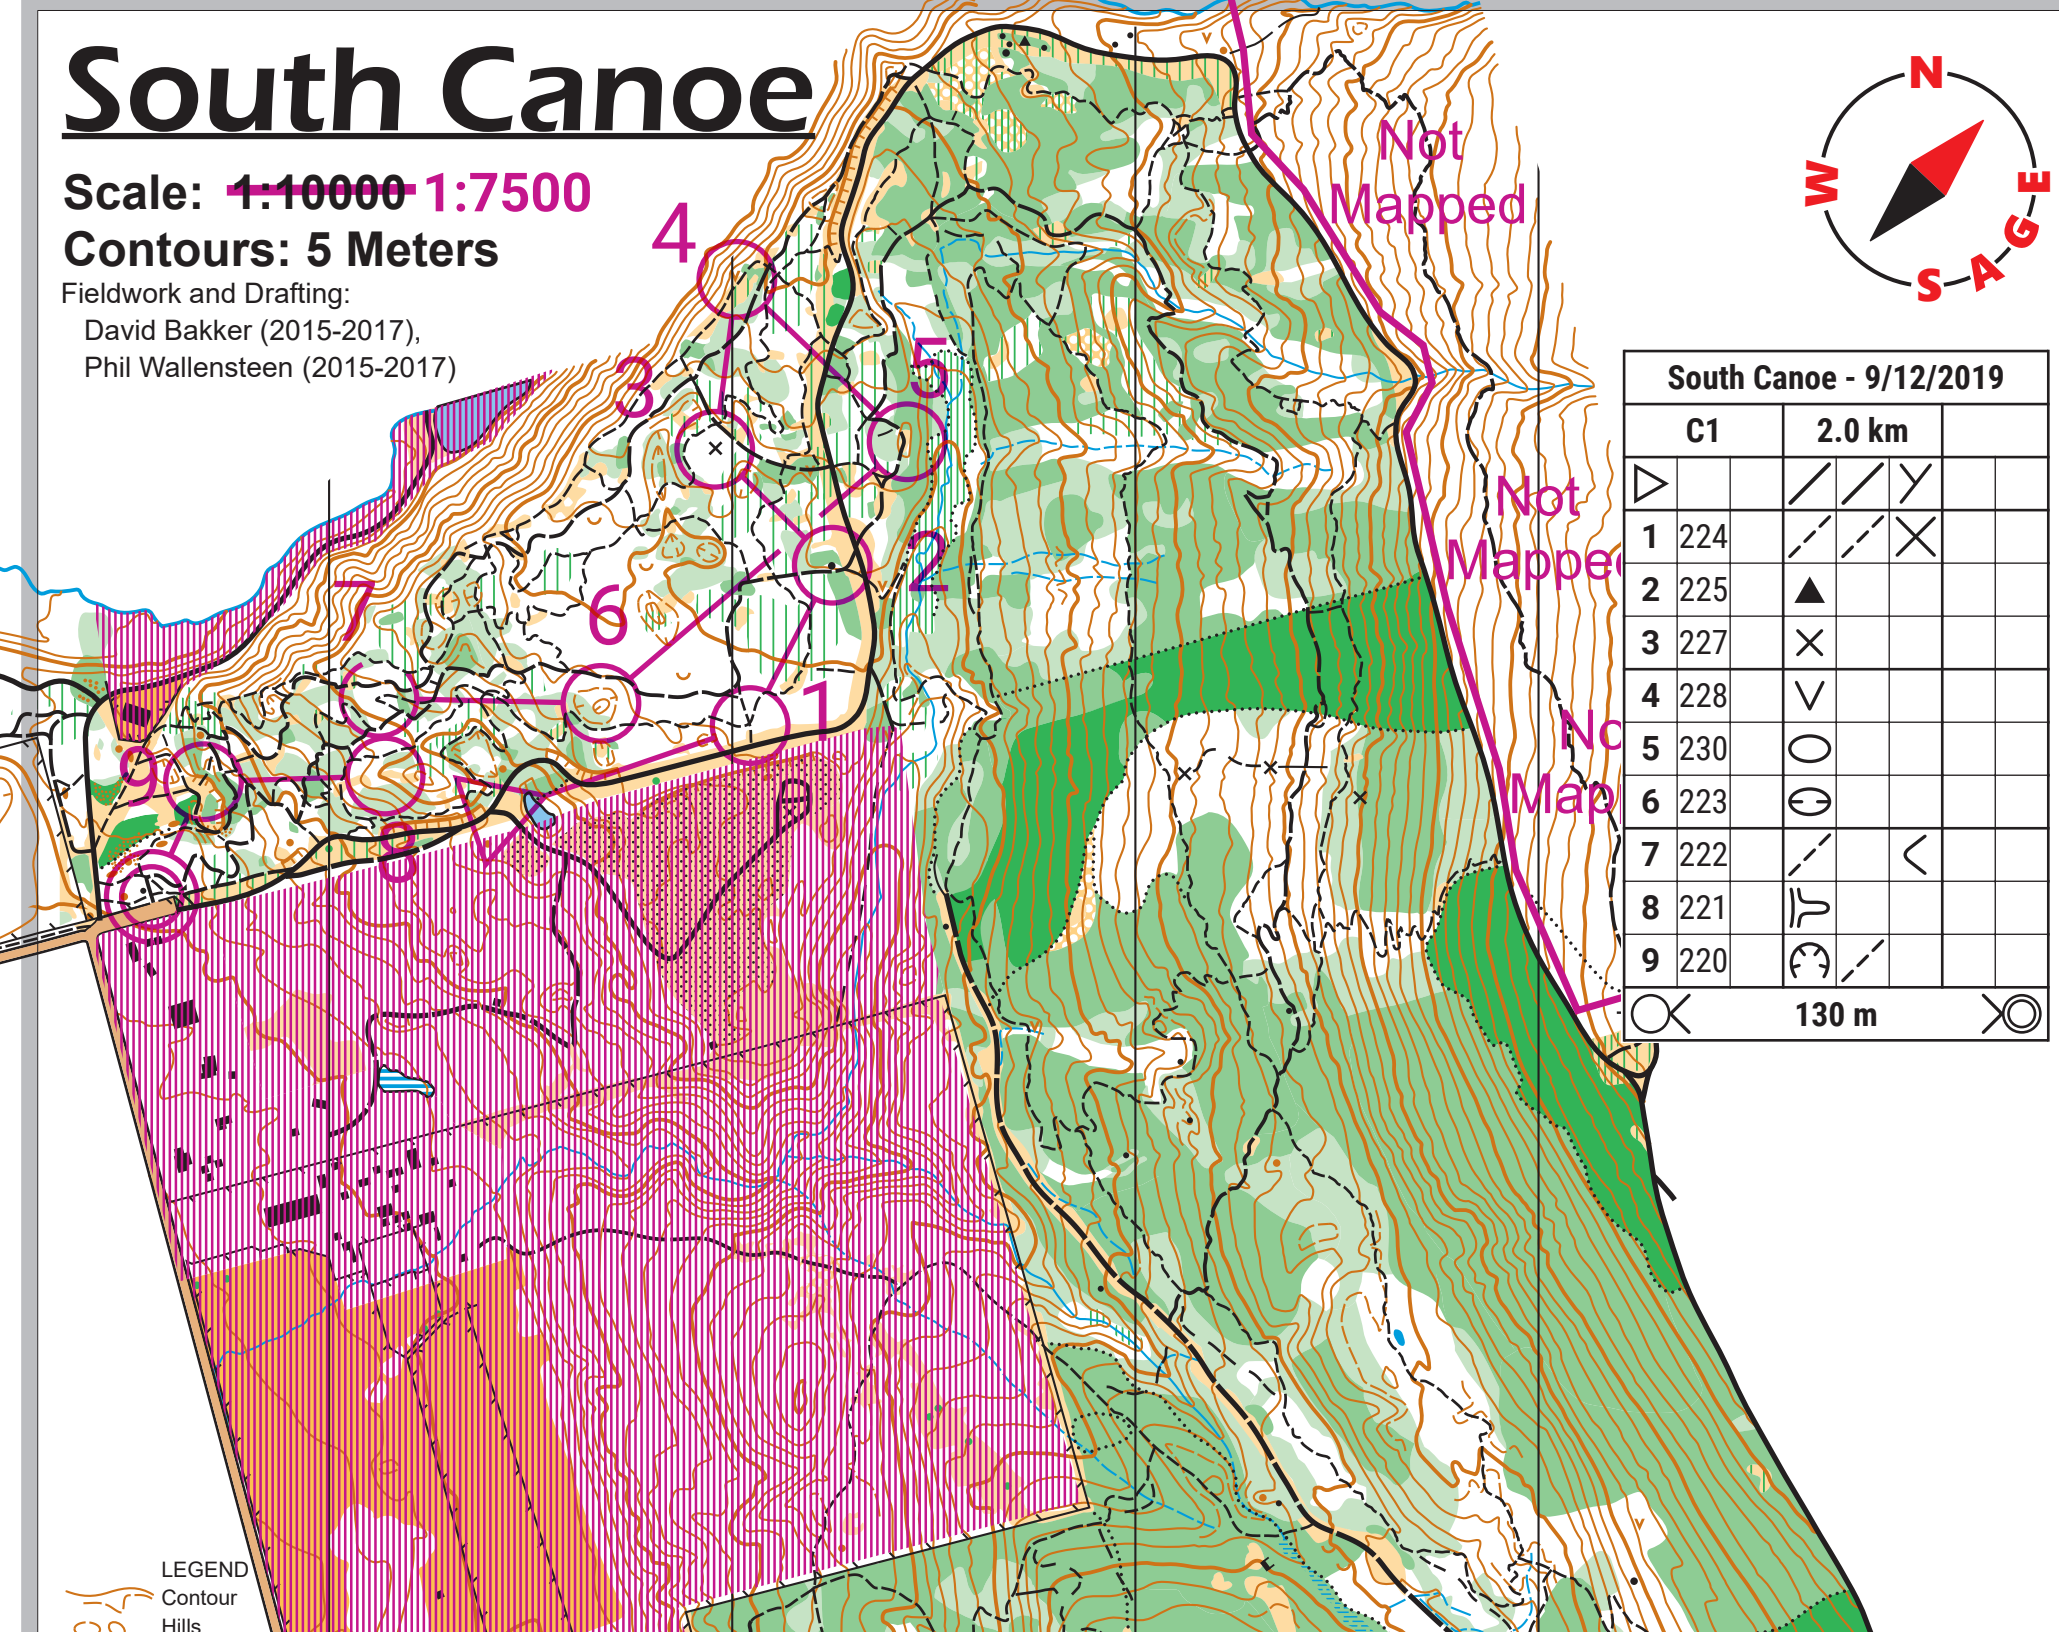

# South Canoe

Scale: ~~1:10000~~ 1:7500

Contours: 5 Meters

Fieldwork and Drafting:

David Bakker (2015-2017),

Phil Wallenstein (2015-2017)

South Canoe - 9/12/2019

	C1	2.0 km		
▷		/	/	Y
1	224	- / -	- / -	X
2	225	▲		
3	227	X		
4	228	∨		
5	230	○		
6	223	⊙		
7	222	- / -	<	
8	221	∩		
9	220	⊕	- / -	
⊗		130 m		
				⊗

LEGEND

Contour  
Hills