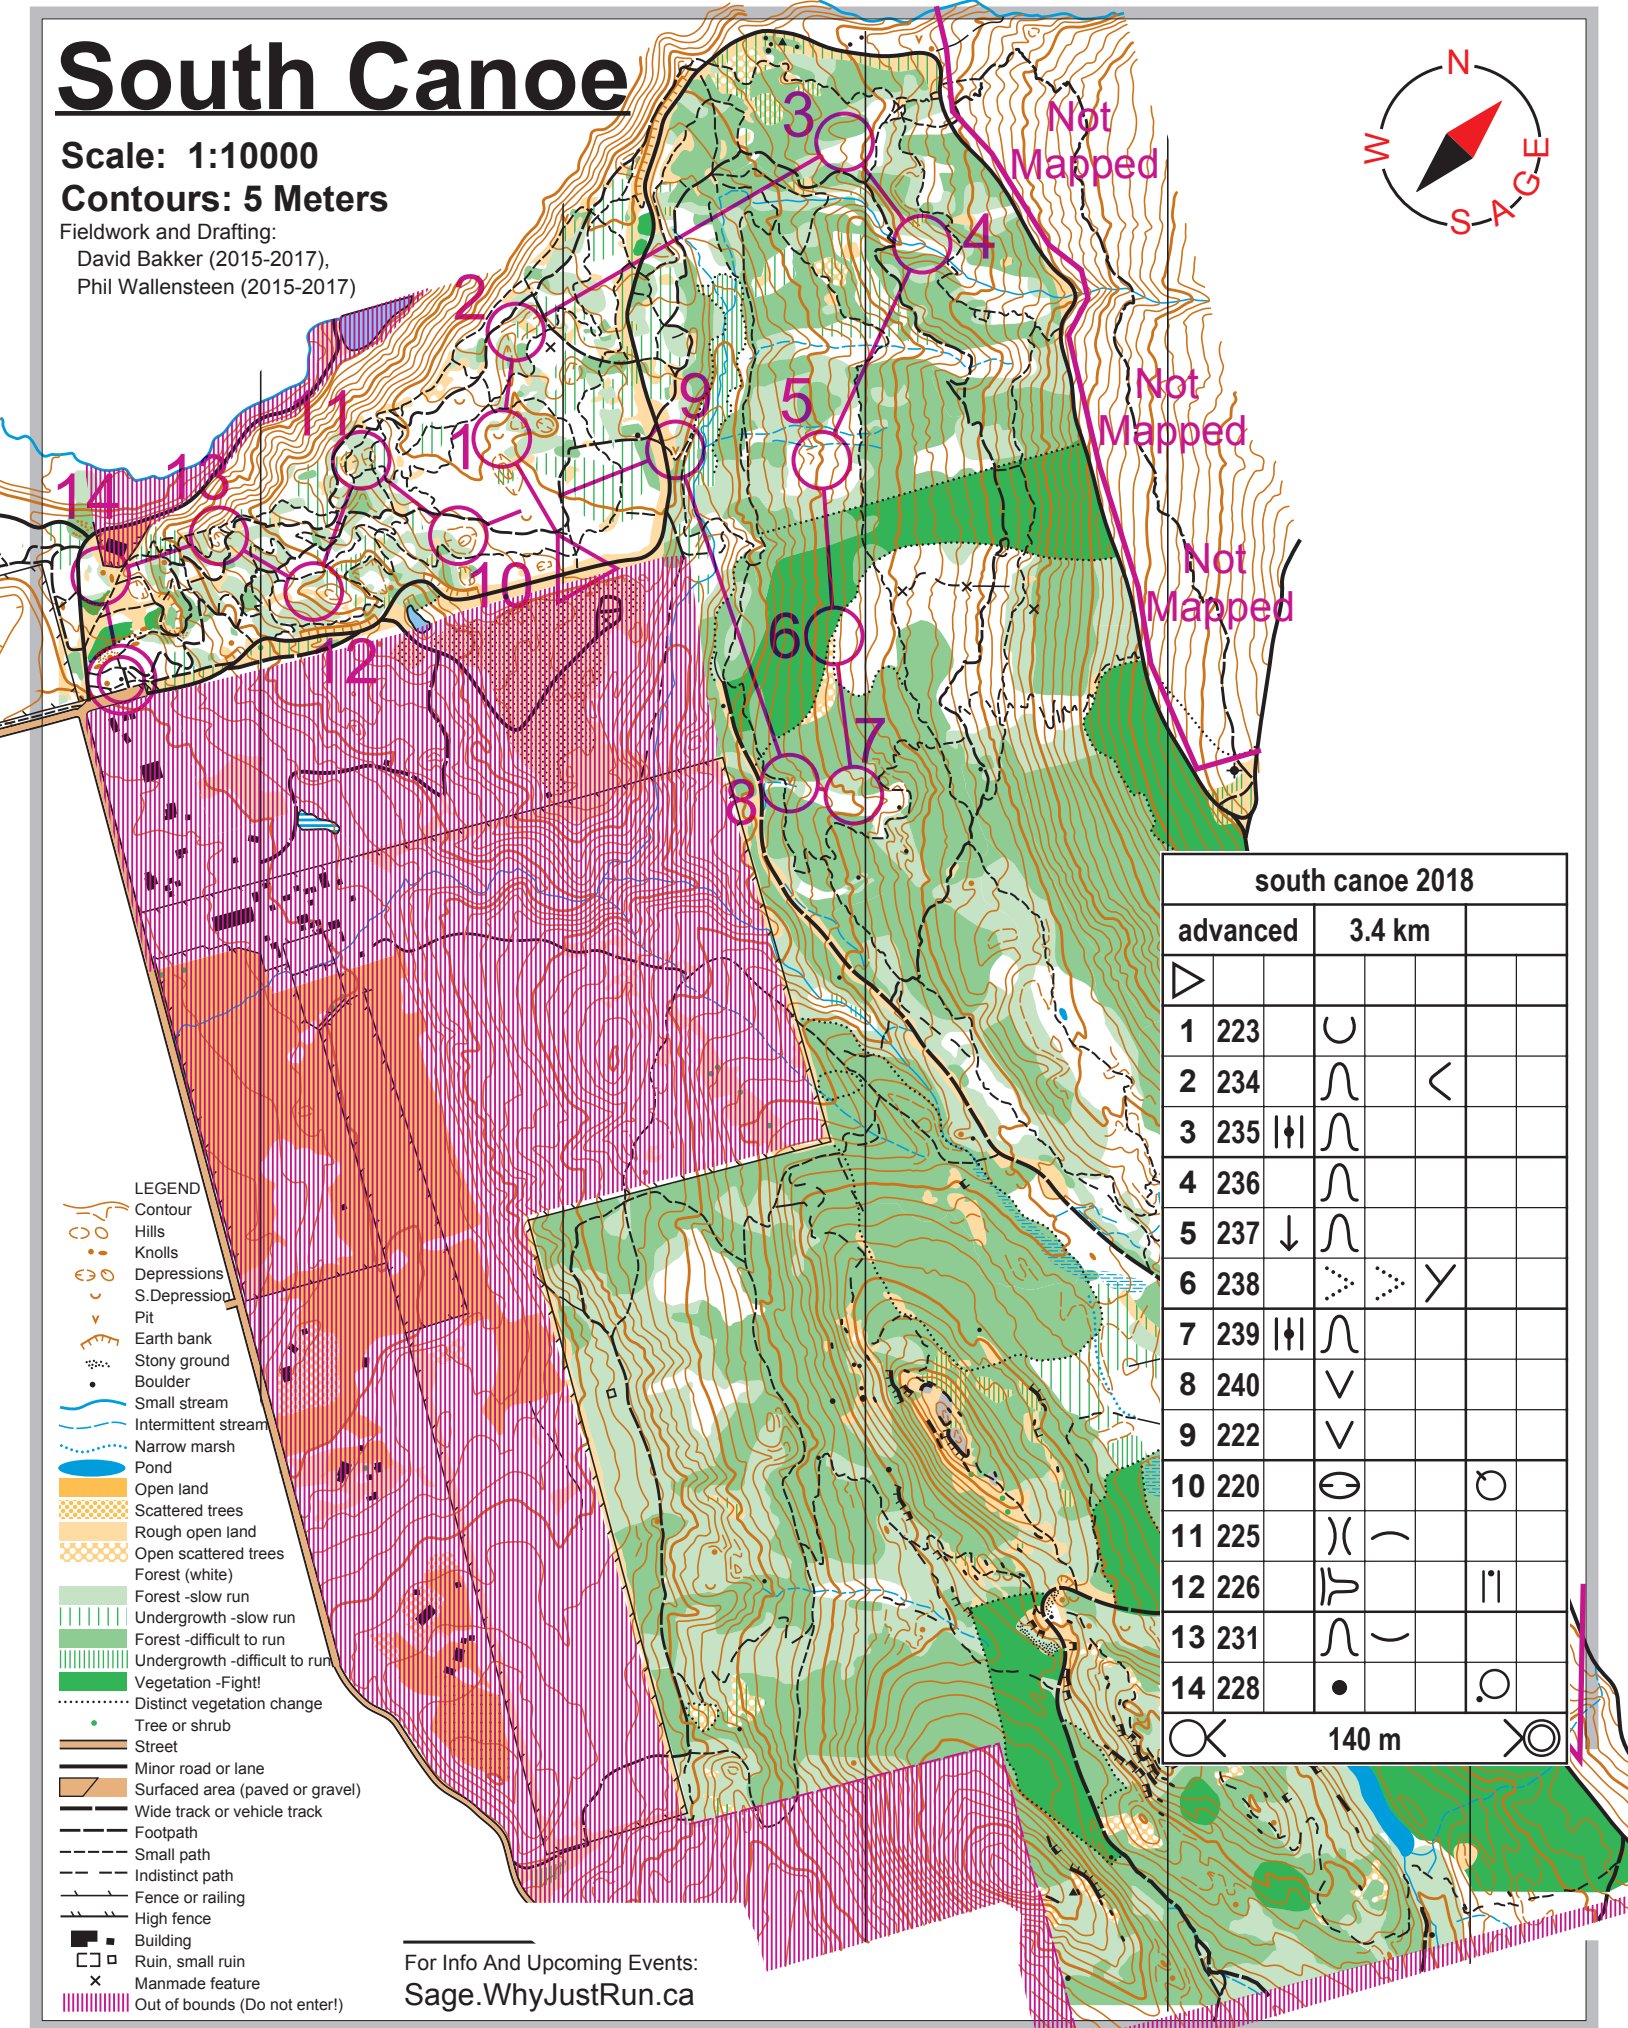

South Canoe

Scale: 1:10000

Contours: 5 Meters

Fieldwork and Drafting:

David Bakker (2015-2017),

Phil Wallenstein (2015-2017)

south canoe 2018				
advanced		3.4 km		
▷				
1	223	∪		
2	234	∩	<	
3	235		∩	
4	236	∩		
5	237	↓	∩	
6	238	▷	▷	Y
7	239		∩	
8	240	∇		
9	222	∇		
10	220	⊖		⊖
11	225	∪	∩	
12	226	∩		
13	231	∩	∩	
14	228	•		⊖
		140 m		

- LEGEND**
- Contour
 - Hills
 - Knolls
 - Depressions
 - S. Depression
 - Pit
 - Earth bank
 - Stony ground
 - Boulder
 - Small stream
 - Intermittent stream
 - Narrow marsh
 - Pond
 - Open land
 - Scattered trees
 - Rough open land
 - Open scattered trees
 - Forest (white)
 - Forest -slow run
 - Undergrowth -slow run
 - Forest -difficult to run
 - Undergrowth -difficult to run
 - Vegetation -Fight!
 - Distinct vegetation change
 - Tree or shrub
 - Street
 - Minor road or lane
 - Surfaced area (paved or gravel)
 - Wide track or vehicle track
 - Footpath
 - Small path
 - Indistinct path
 - Fence or railing
 - High fence
 - Building
 - Ruin, small ruin
 - Manmade feature
 - Out of bounds (Do not enter!)

For Info And Upcoming Events:
Sage.WhyJustRun.ca