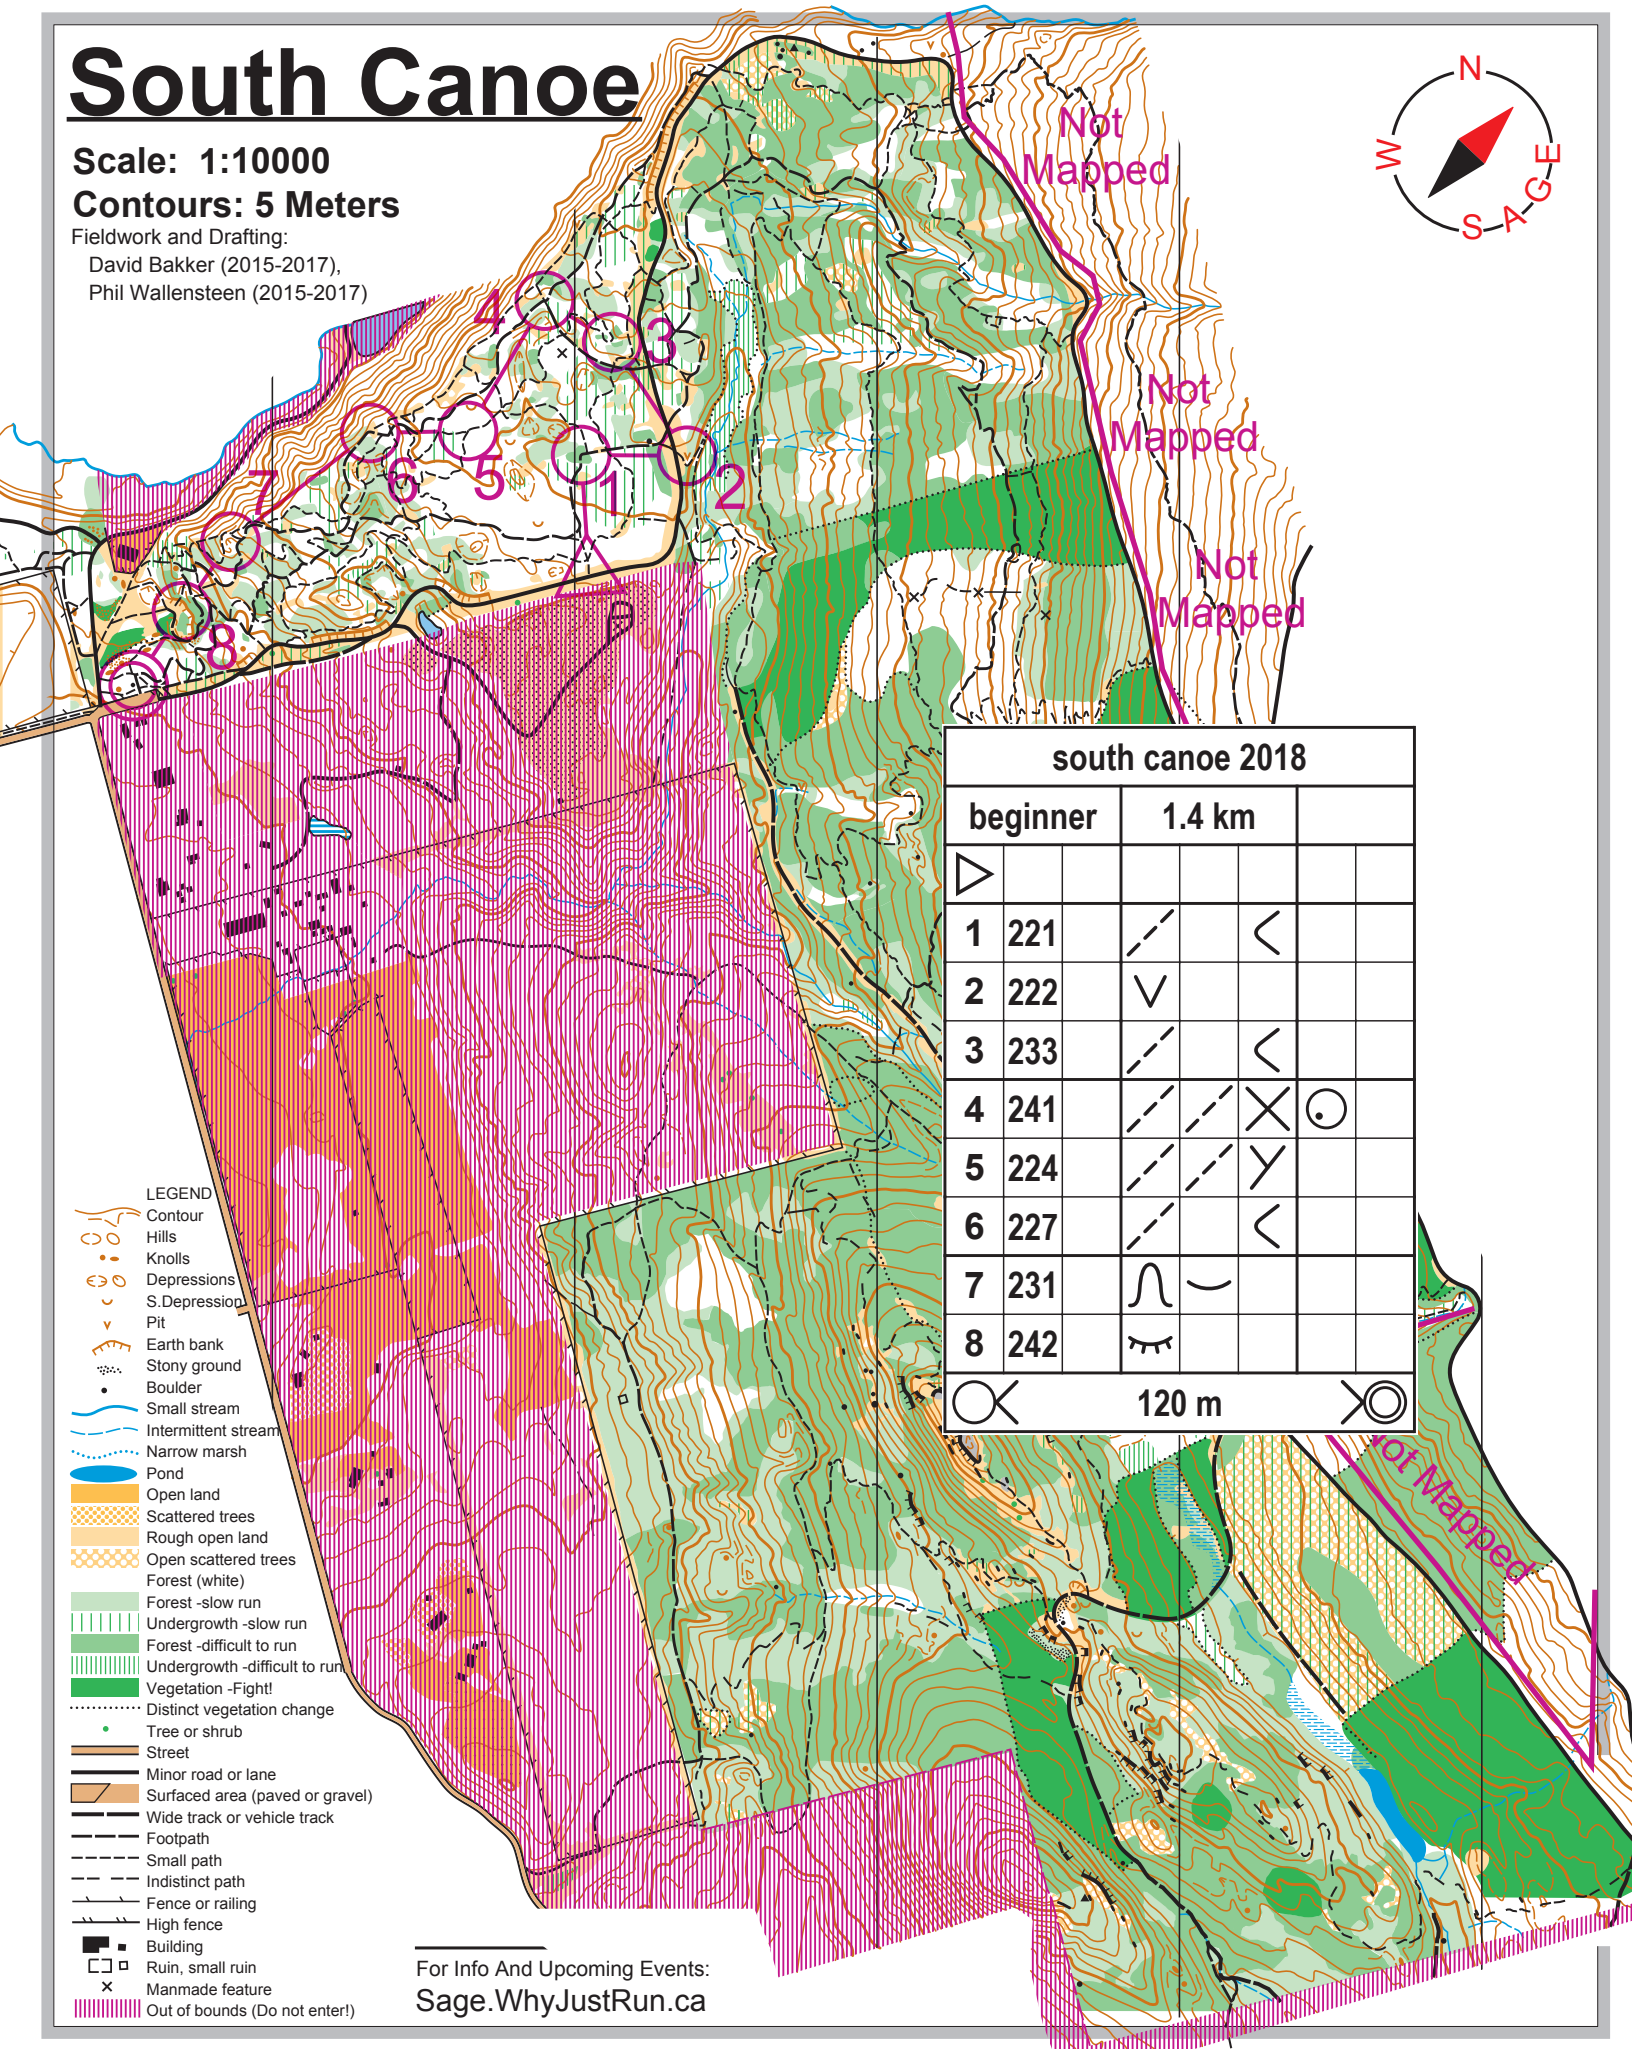

# South Canoe

Scale: 1:10000

Contours: 5 Meters

Fieldwork and Drafting:

David Bakker (2015-2017),

Phil Wallenstein (2015-2017)

south canoe 2018

		beginner	1.4 km		
▷					
1	221	/	<		
2	222	∨			
3	233	/	<		
4	241	/	X	○	
5	224	/	Y		
6	227	/	<		
7	231	∩	∩		
8	242	∩			
		120 m			

- LEGEND**
- Contour
  - Hills
  - Knolls
  - Depressions
  - S. Depression
  - Pit
  - Earth bank
  - Stony ground
  - Boulder
  - Small stream
  - Intermittent stream
  - Narrow marsh
  - Pond
  - Open land
  - Scattered trees
  - Rough open land
  - Open scattered trees
  - Forest (white)
  - Forest -slow run
  - Undergrowth -slow run
  - Forest -difficult to run
  - Undergrowth -difficult to run
  - Vegetation -Fight!
  - Distinct vegetation change
  - Tree or shrub
  - Street
  - Minor road or lane
  - Surfaced area (paved or gravel)
  - Wide track or vehicle track
  - Footpath
  - Small path
  - Indistinct path
  - Fence or railing
  - High fence
  - Building
  - Ruin, small ruin
  - Manmade feature
  - Out of bounds (Do not enter!)