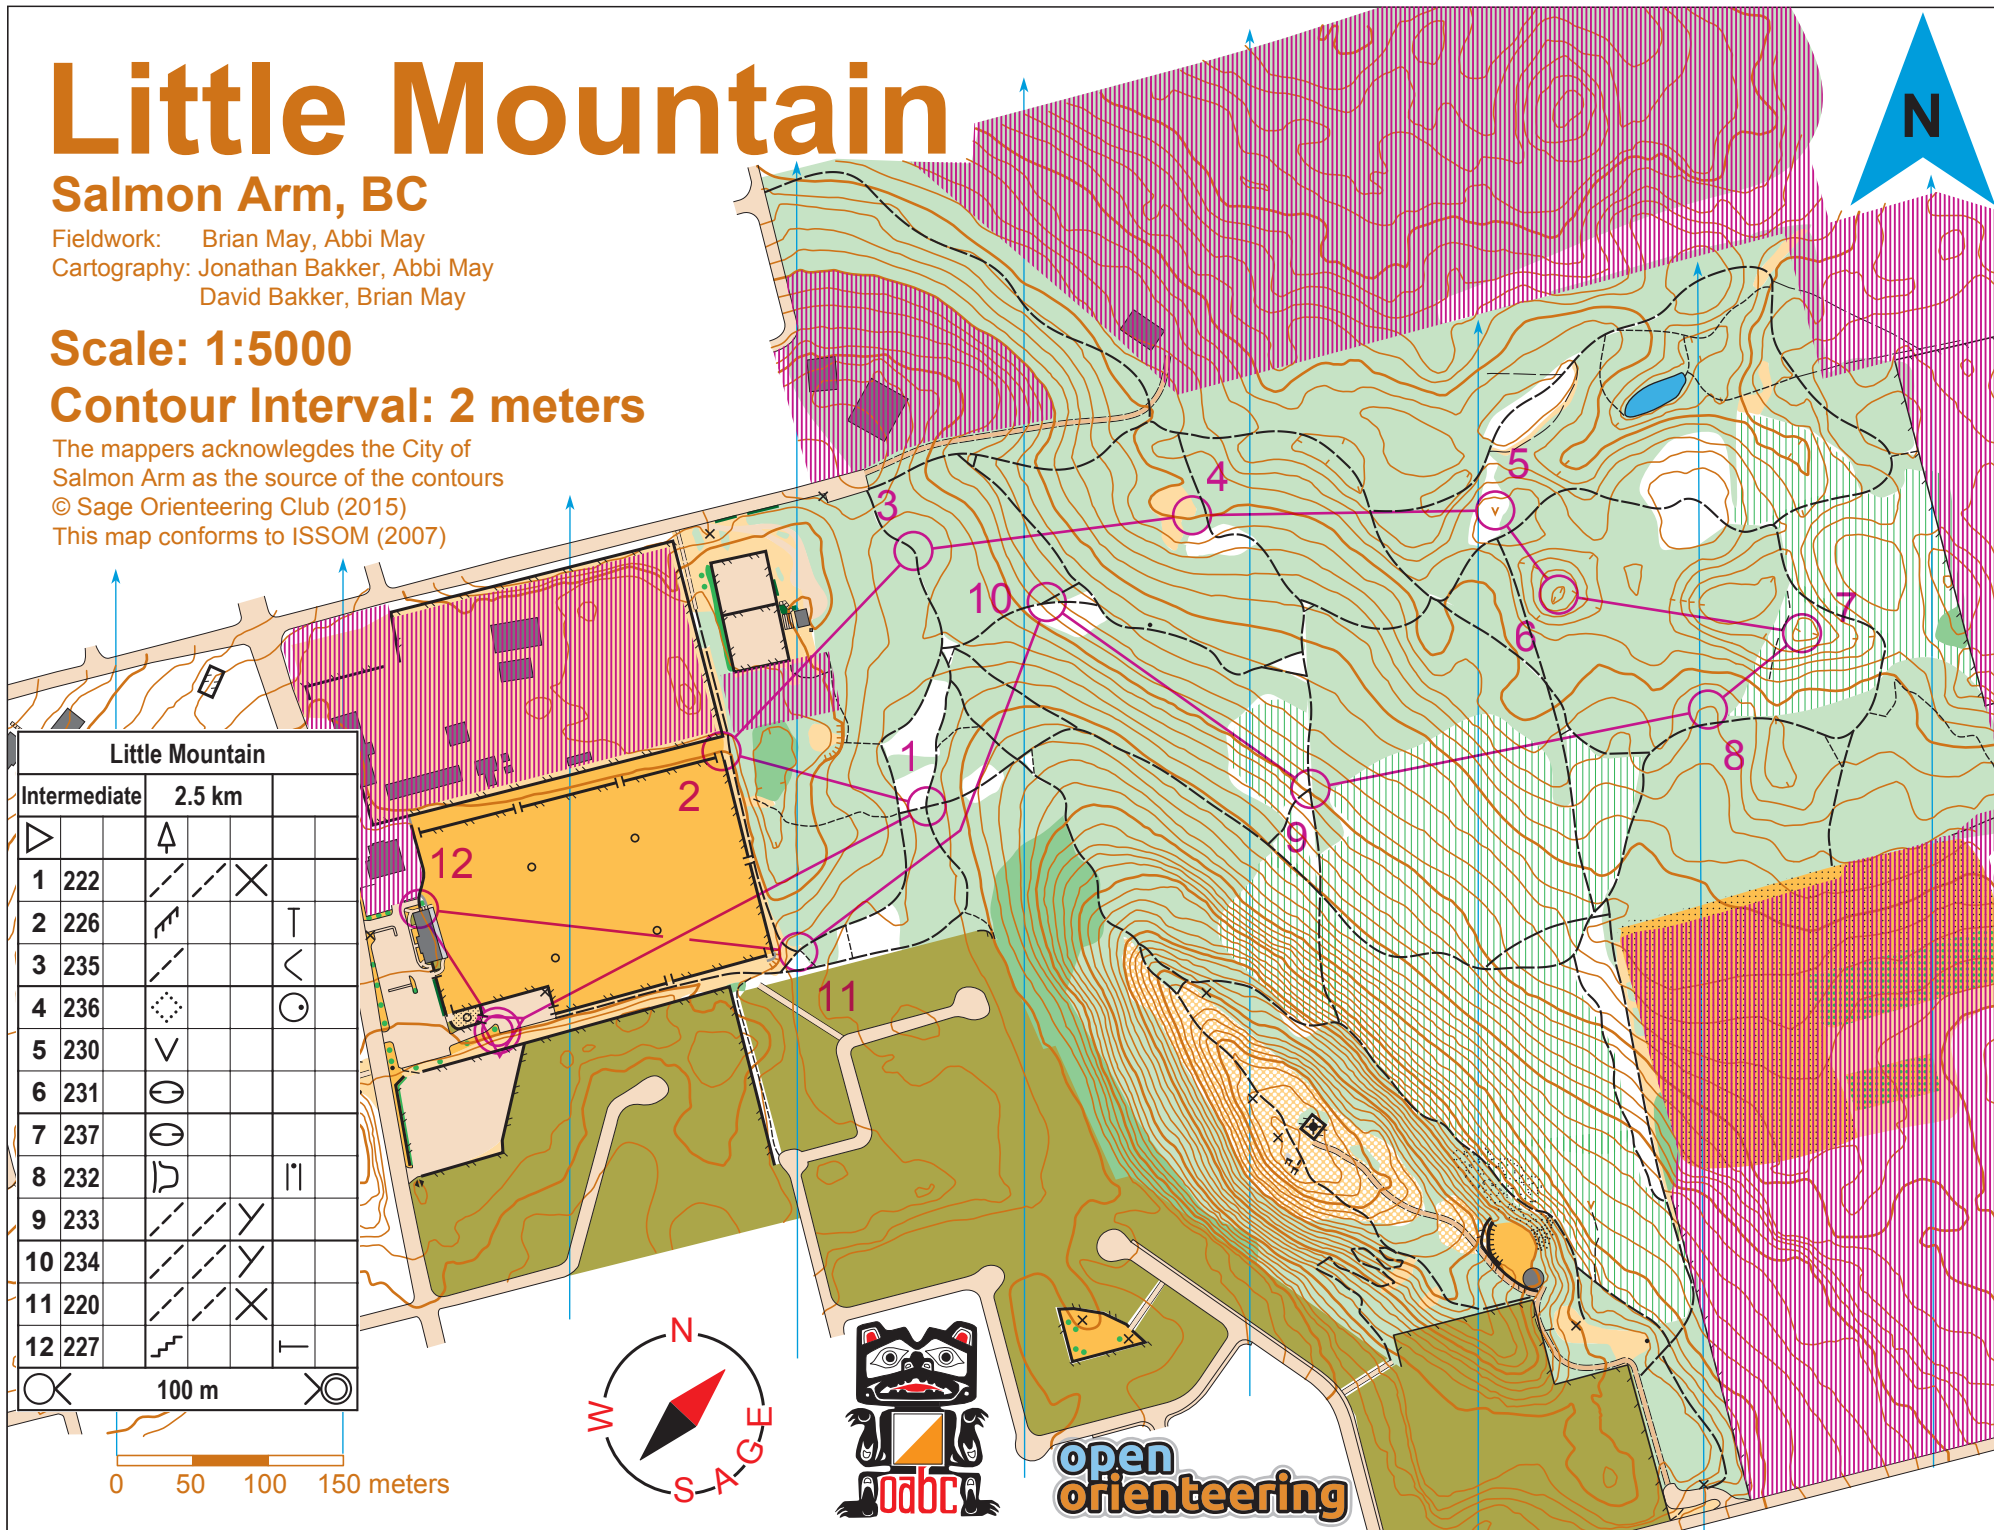

# Little Mountain

## Salmon Arm, BC

Fieldwork: Brian May, Abbi May  
 Cartography: Jonathan Bakker, Abbi May  
 David Bakker, Brian May

Scale: 1:5000

Contour Interval: 2 meters

The mappers acknowledge the City of Salmon Arm as the source of the contours  
 © Sage Orienteering Club (2015)  
 This map conforms to ISSOM (2007)

Little Mountain			
Intermediate	2.5 km		
1	222	⚡	⊗
2	226	⚡	⊥
3	235	⚡	⊥
4	236	⊙	⊙
5	230	∇	
6	231	⊙	
7	237	⊙	
8	232	⊂	
9	233	⚡	⊗
10	234	⚡	⊗
11	220	⚡	⊗
12	227	⚡	⊥