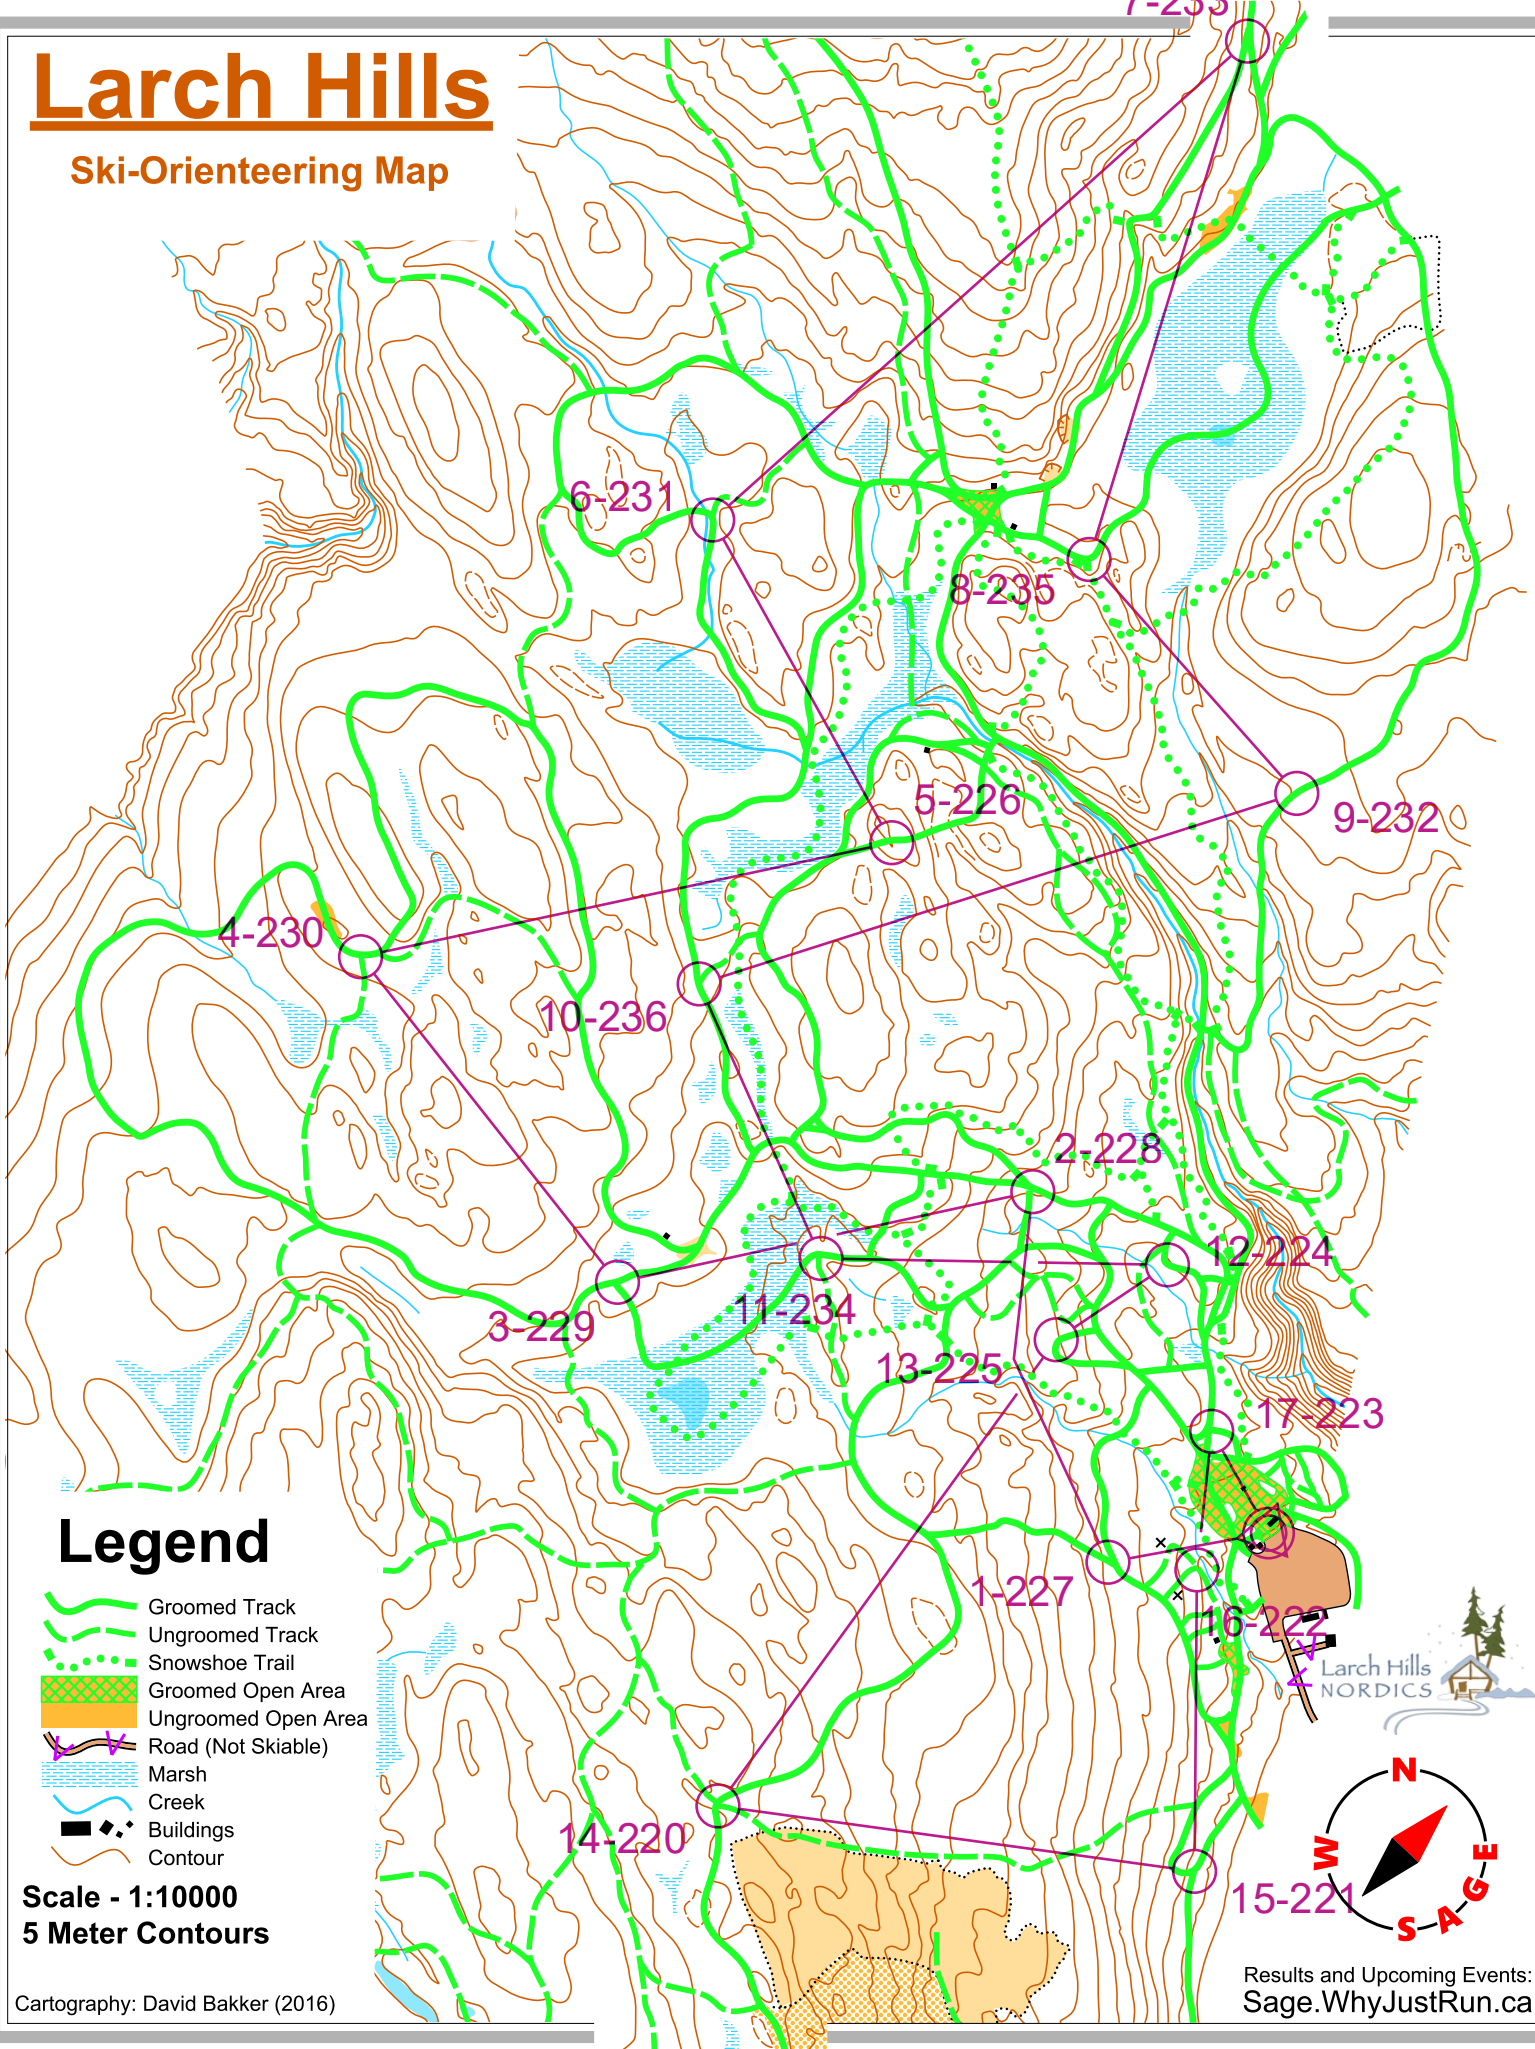

Larch Hills

Ski-Orienteering Map

Legend

- Groomed Track
- Ungroomed Track
- Snowshoe Trail
- Groomed Open Area
- Ungroomed Open Area
- Road (Not Skiable)
- Marsh
- Creek
- Buildings
- Contour

Scale - 1:10000
5 Meter Contours

Cartography: David Bakker (2016)

Results and Upcoming Events:
Sage.WhyJustRun.ca