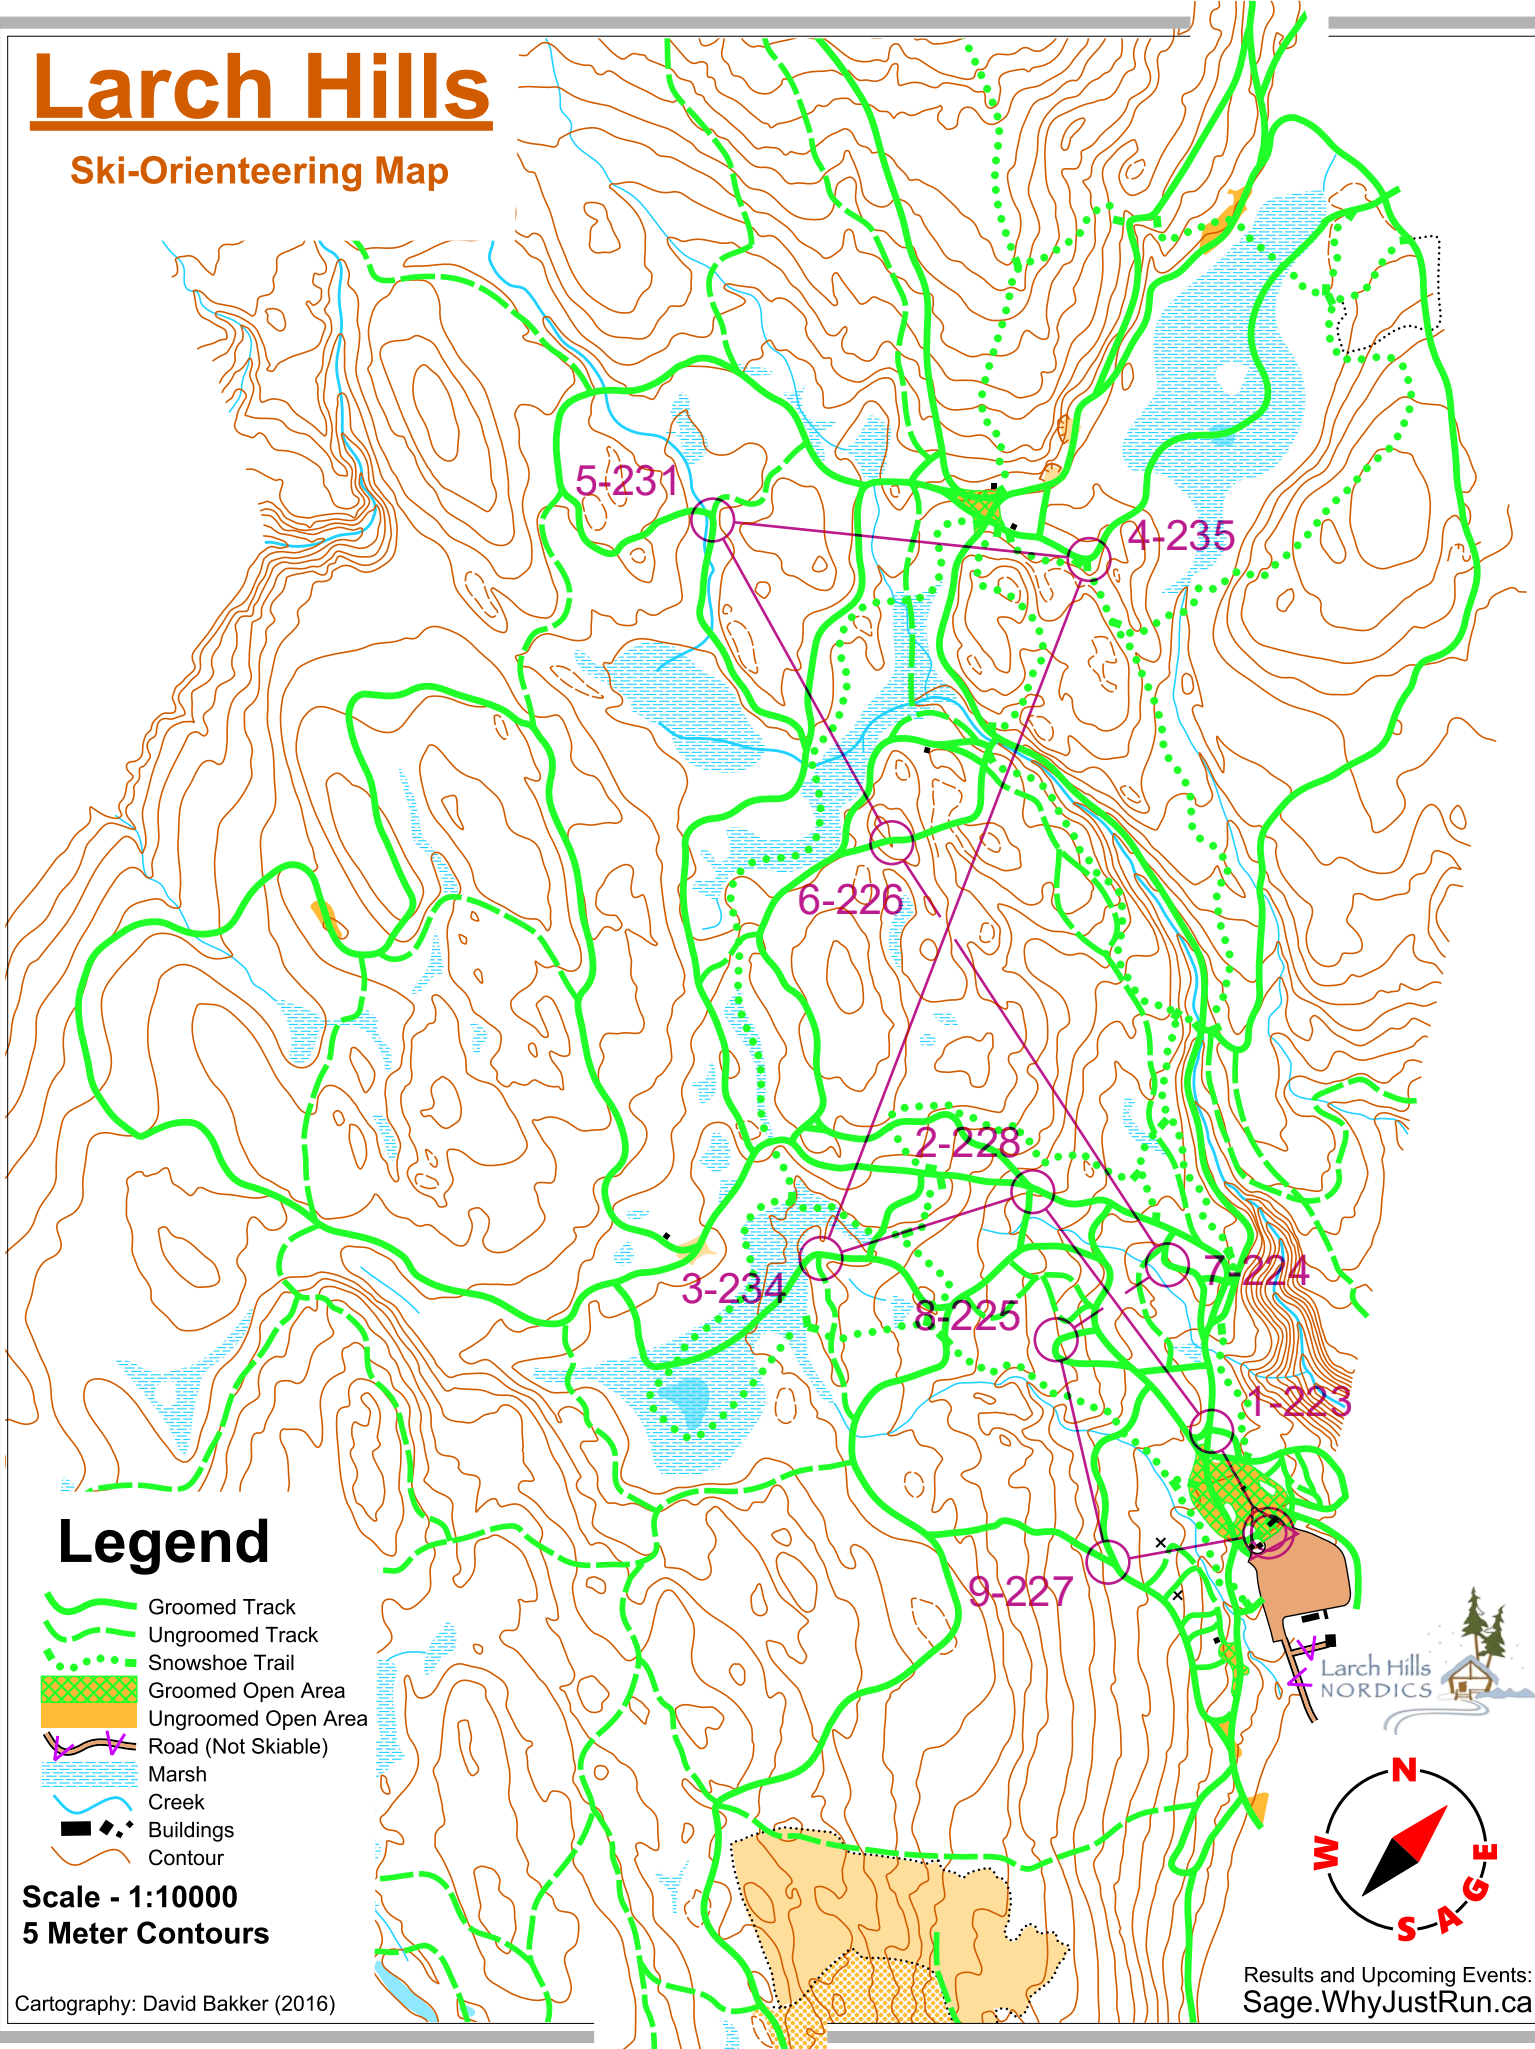

Larch Hills

Ski-Orienteering Map

Legend

- Groomed Track
- Ungroomed Track
- Snowshoe Trail
- Groomed Open Area
- Ungroomed Open Area
- Road (Not Skiable)
- Marsh
- Creek
- Buildings
- Contour

Scale - 1:10000
5 Meter Contours

Cartography: David Bakker (2016)

Results and Upcoming Events:
Sage.WhyJustRun.ca