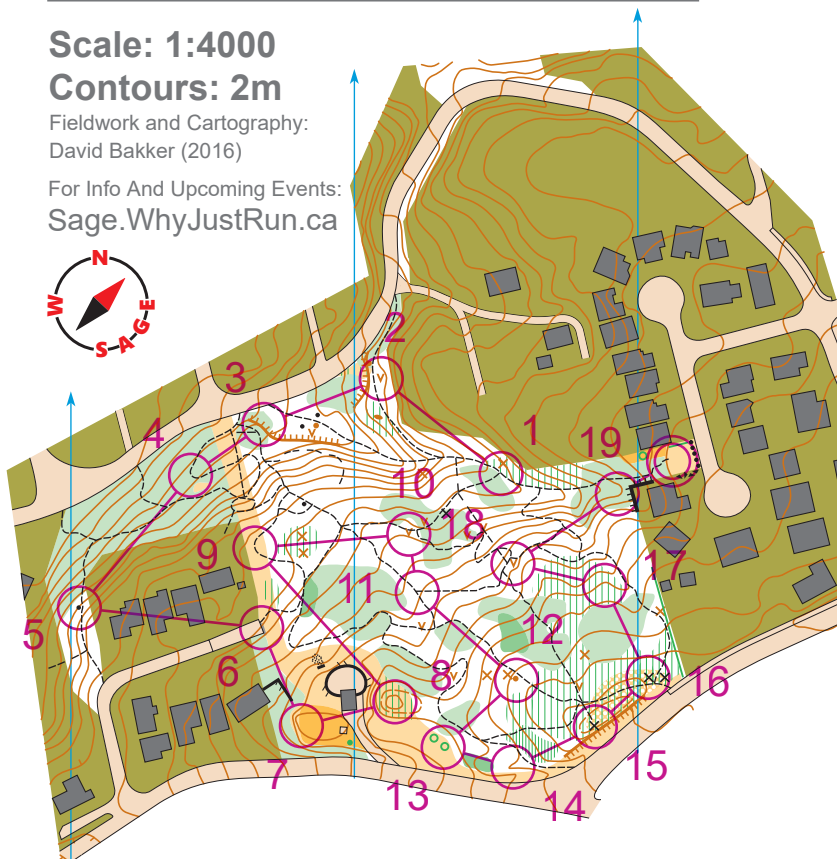

# Pileated Woods

Scale: 1:4000

Contours: 2m

Fieldwork and Cartography:  
David Bakker (2016)

For Info And Upcoming Events:  
[Sage.WhyJustRun.ca](http://Sage.WhyJustRun.ca)

Pileated Woods FARSTA			
Beginner	1.2 km		
1 240			
2 223			
3 227			
4 224			
5 222			
6 237			
7 232			
8 245			
9 230			

10 226				
11 231				
12 238				
13 229				
14 243				
15 228				
16 236				
17 235				
18 234				
19 220				
		30 m		