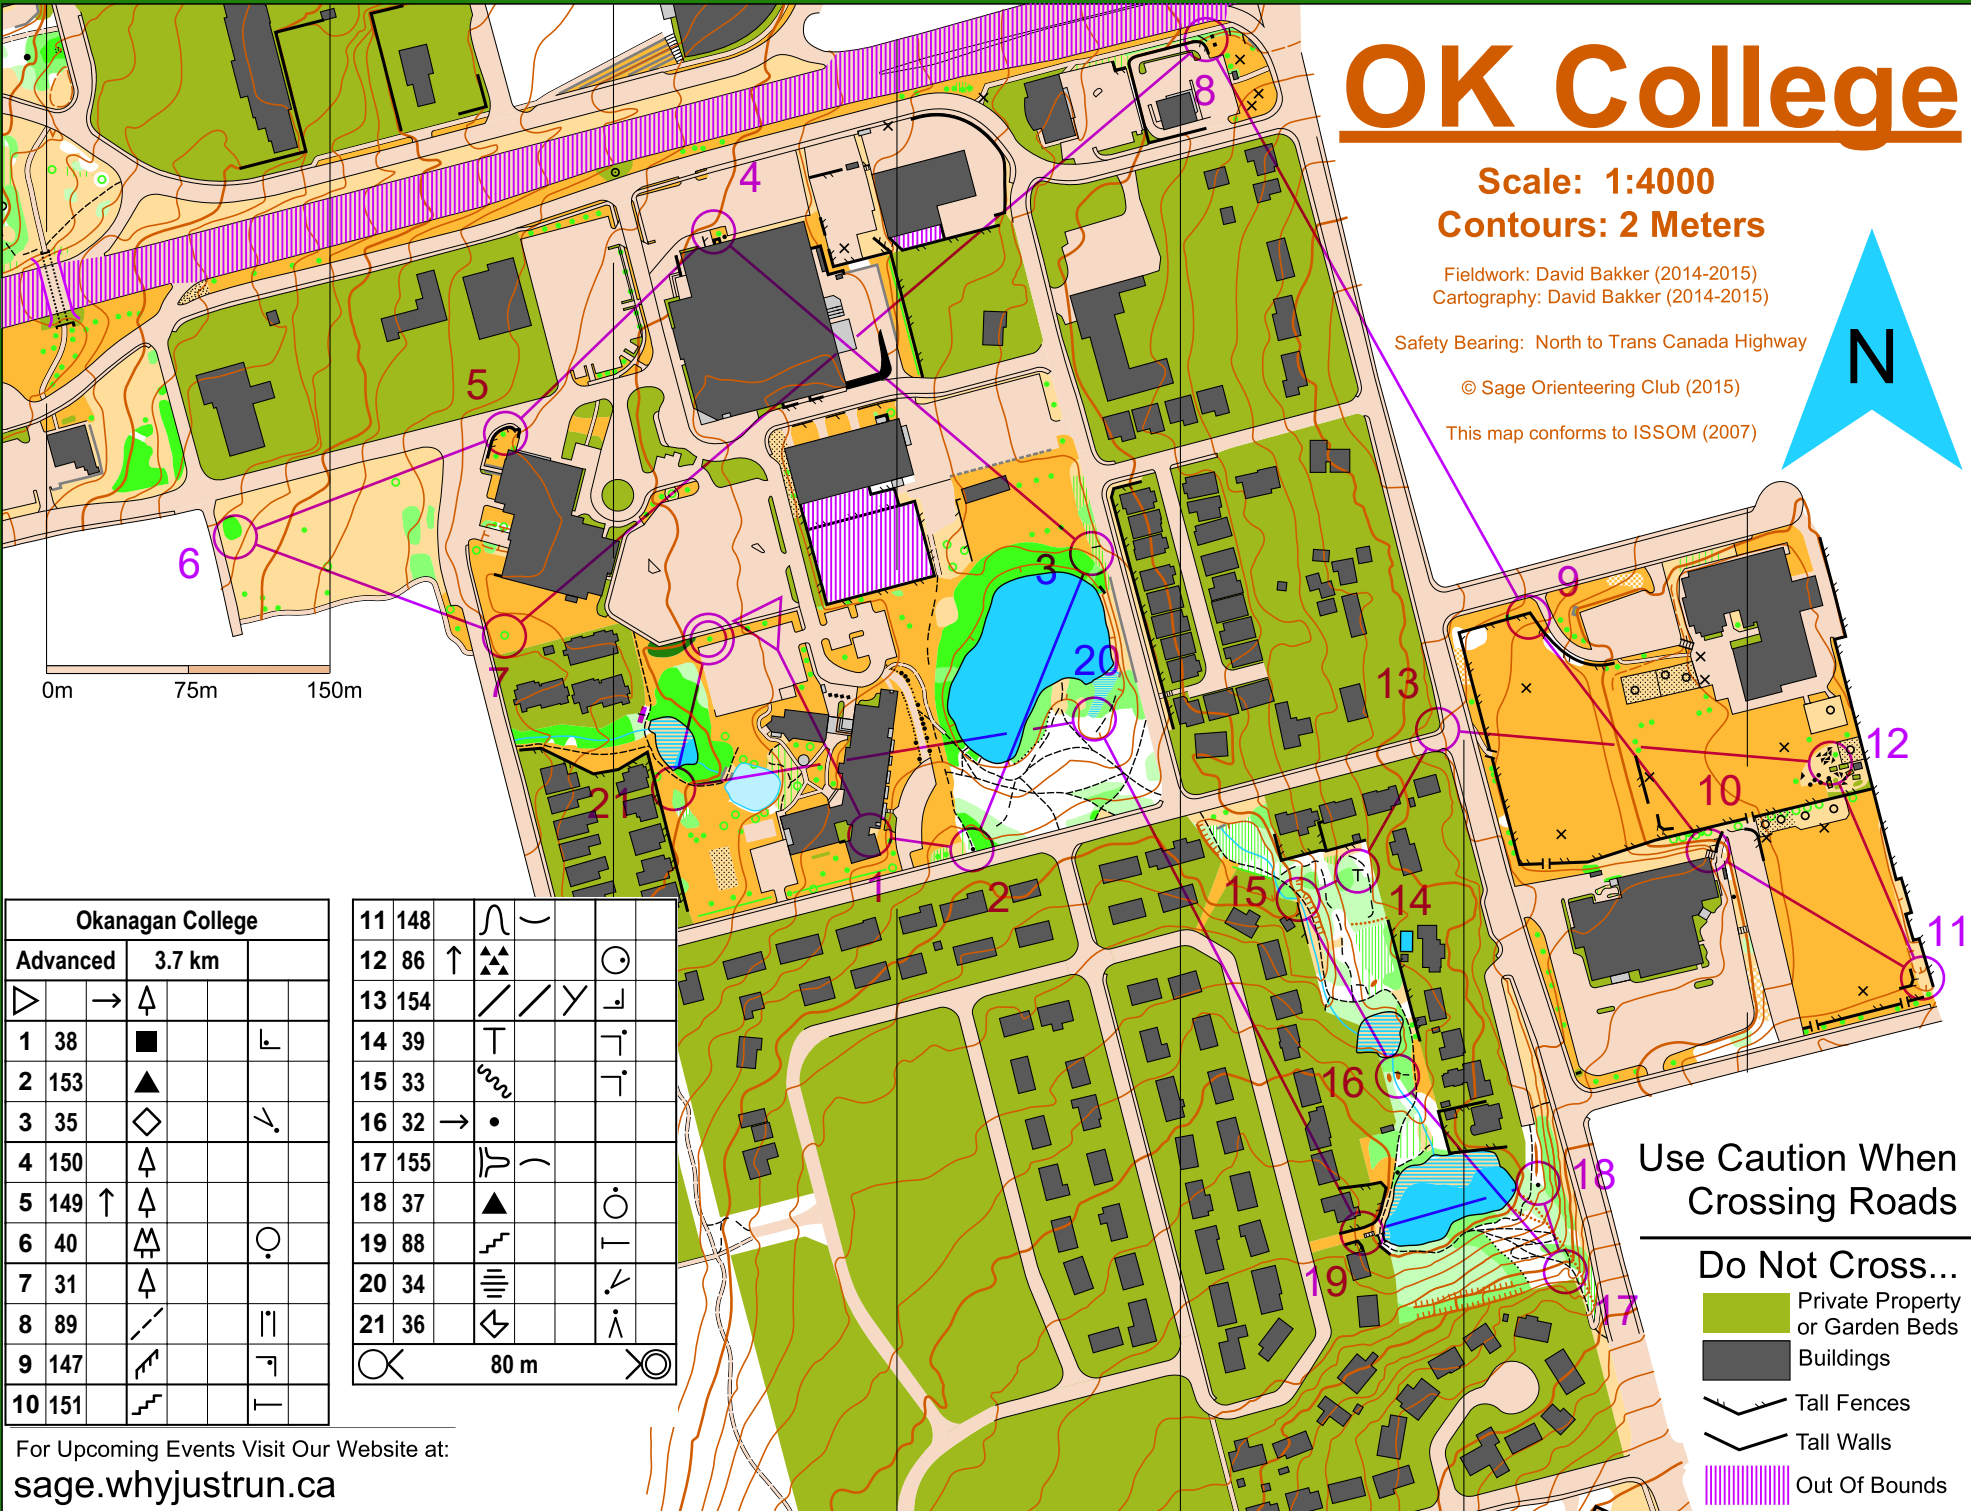

OK College

Scale: 1:4000
Contours: 2 Meters

Fieldwork: David Bakker (2014-2015)
Cartography: David Bakker (2014-2015)

Safety Bearing: North to Trans Canada Highway

© Sage Orienteering Club (2015)

This map conforms to ISSOM (2007)

0m 75m 150m

Okanagan College			
Advanced	3.7 km		
▷	→	△	
1 38	■		└
2 153	▲		
3 35	◇		↘
4 150	△		
5 149	↑	△	
6 40	⊕		○
7 31	△		
8 89	↘		
9 147	↗		└
10 151	↖		└

11 148	∩	⌒		
12 86	↑	⚡		⊙
13 154	∕	∕	∕	∕
14 39	T			T
15 33	⋈			T
16 32	→	•		
17 155	⌒)		
18 37	▲			⊙
19 88	⋈			T
20 34	≡			↘
21 36	↙			∧

80 m

Use Caution When Crossing Roads

Do Not Cross...

- Private Property or Garden Beds
- Buildings
- Tall Fences
- Tall Walls
- Out Of Bounds

For Upcoming Events Visit Our Website at:
sage.whyjustrun.ca