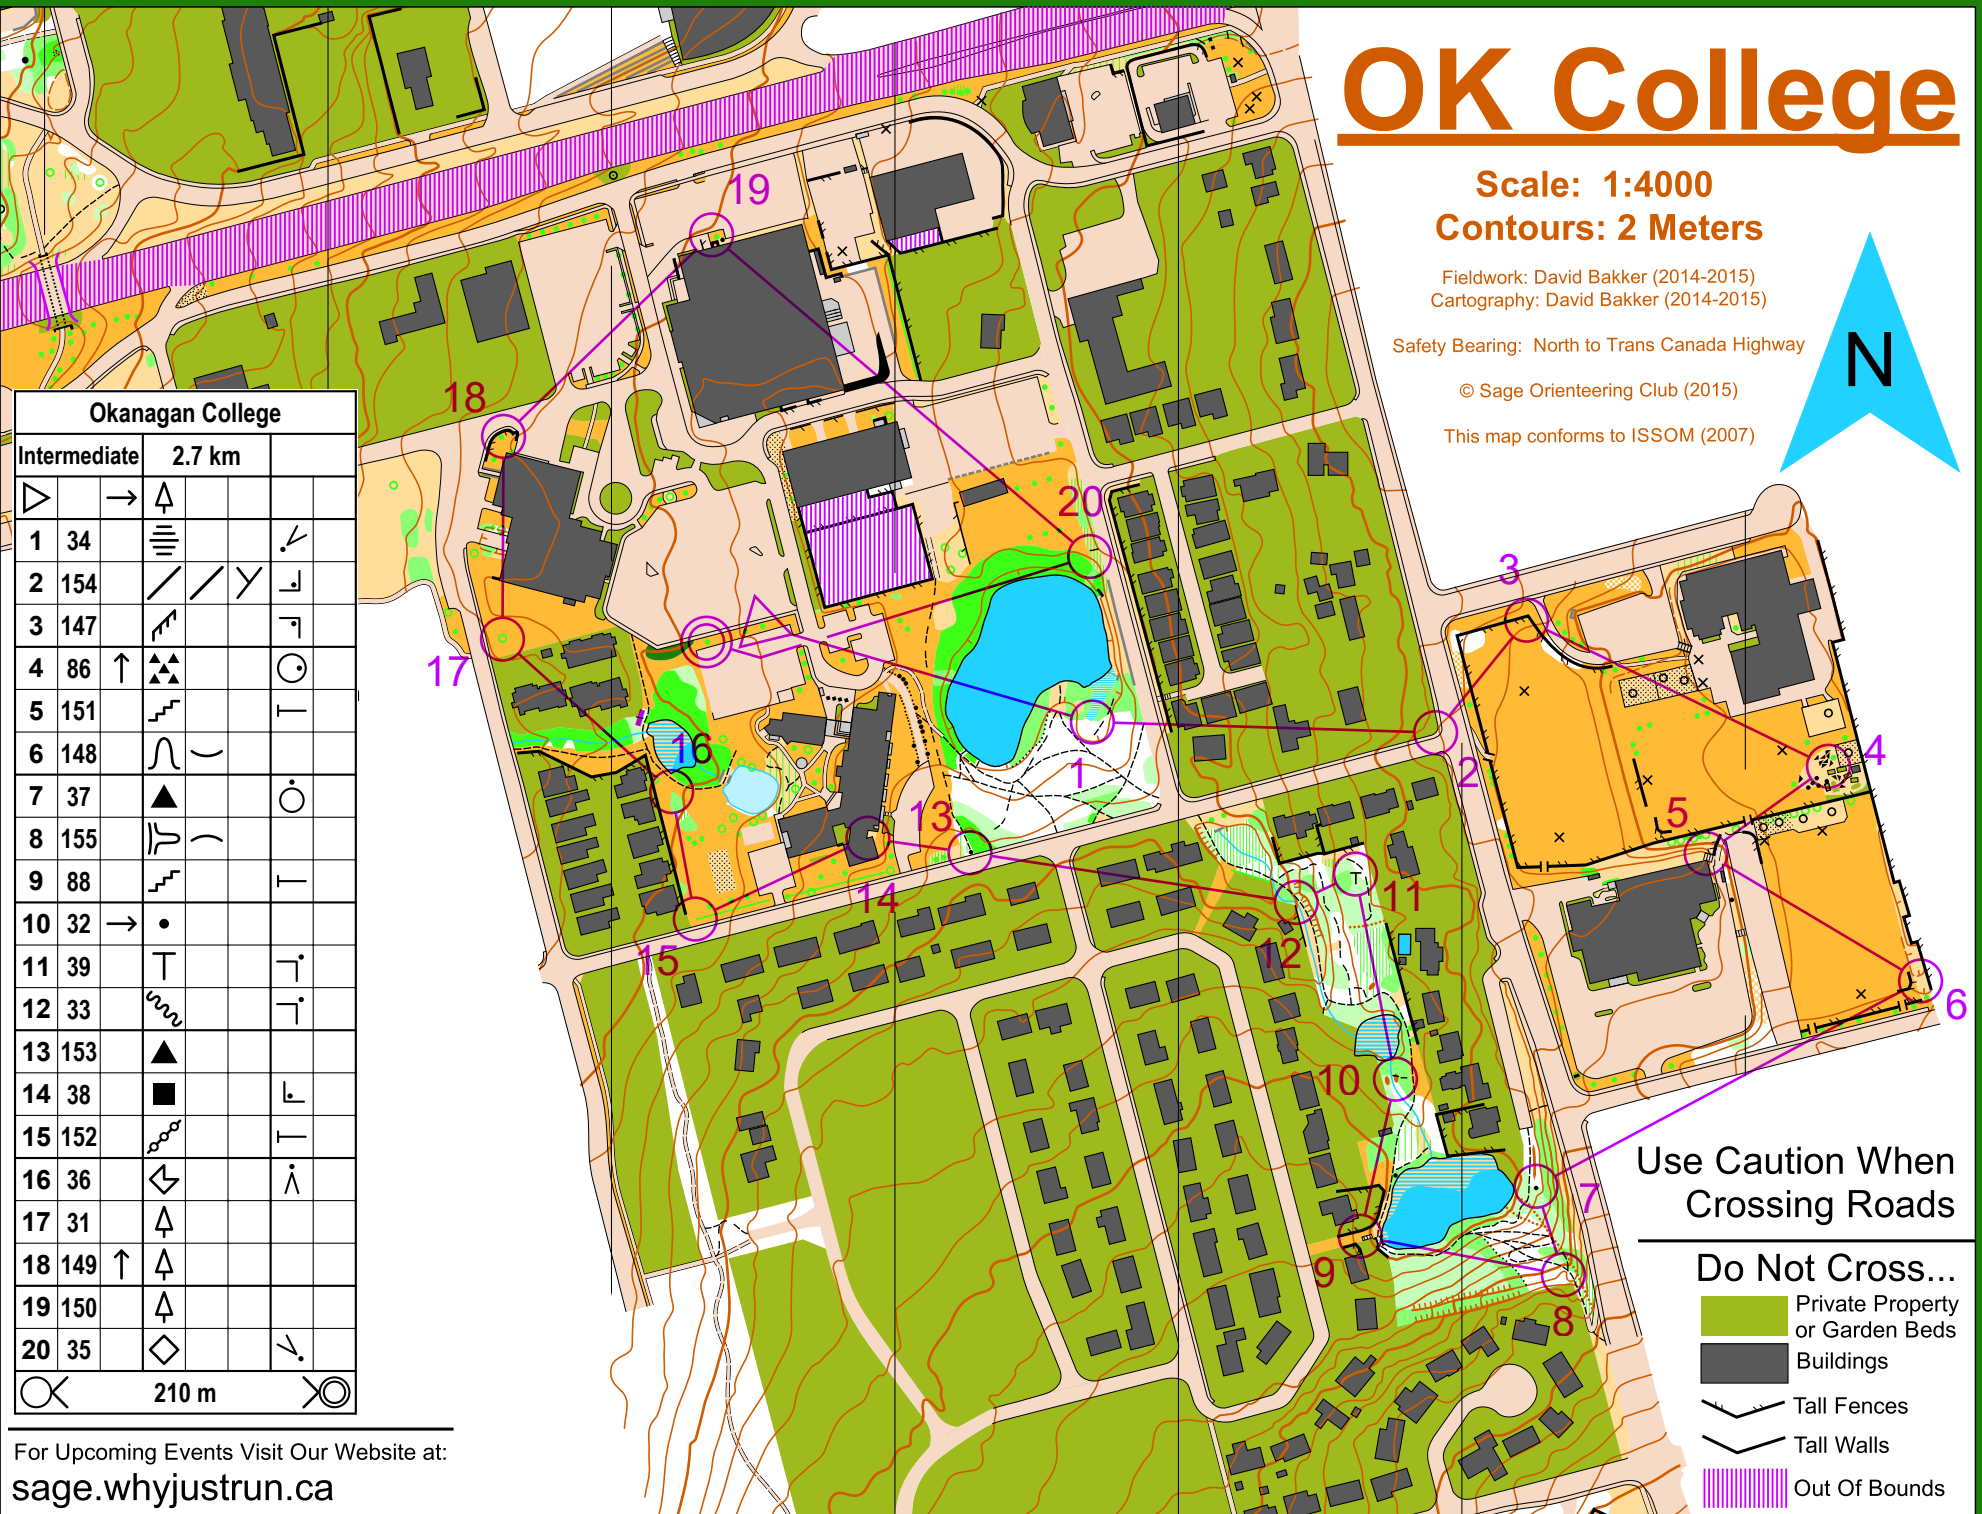

OK College

Scale: 1:4000
Contours: 2 Meters

Fieldwork: David Bakker (2014-2015)
Cartography: David Bakker (2014-2015)

Safety Bearing: North to Trans Canada Highway

© Sage Orienteering Club (2015)

This map conforms to ISSOM (2007)

Okanagan College			
Intermediate	2.7 km		
▷	→	▲	
1 34	≡	≡	↘
2 154	/ /	Y	↓
3 147	↗		↖
4 86	↑	⊗	⊙
5 151	↗		┆
6 148	⌒		
7 37	▲		○
8 155	⌒		
9 88	↗		┆
10 32	→	•	
11 39	┆		┆
12 33	⌚		┆
13 153	▲		
14 38	■		┆
15 152	⌚		┆
16 36	↶		∧
17 31	▲		
18 149	↑	▲	
19 150	▲		
20 35	◇		↘

210 m

For Upcoming Events Visit Our Website at:
sage.whyjustrun.ca

Use Caution When Crossing Roads

Do Not Cross...

- Private Property or Garden Beds
- Buildings
- Tall Fences
- Tall Walls
- Out Of Bounds