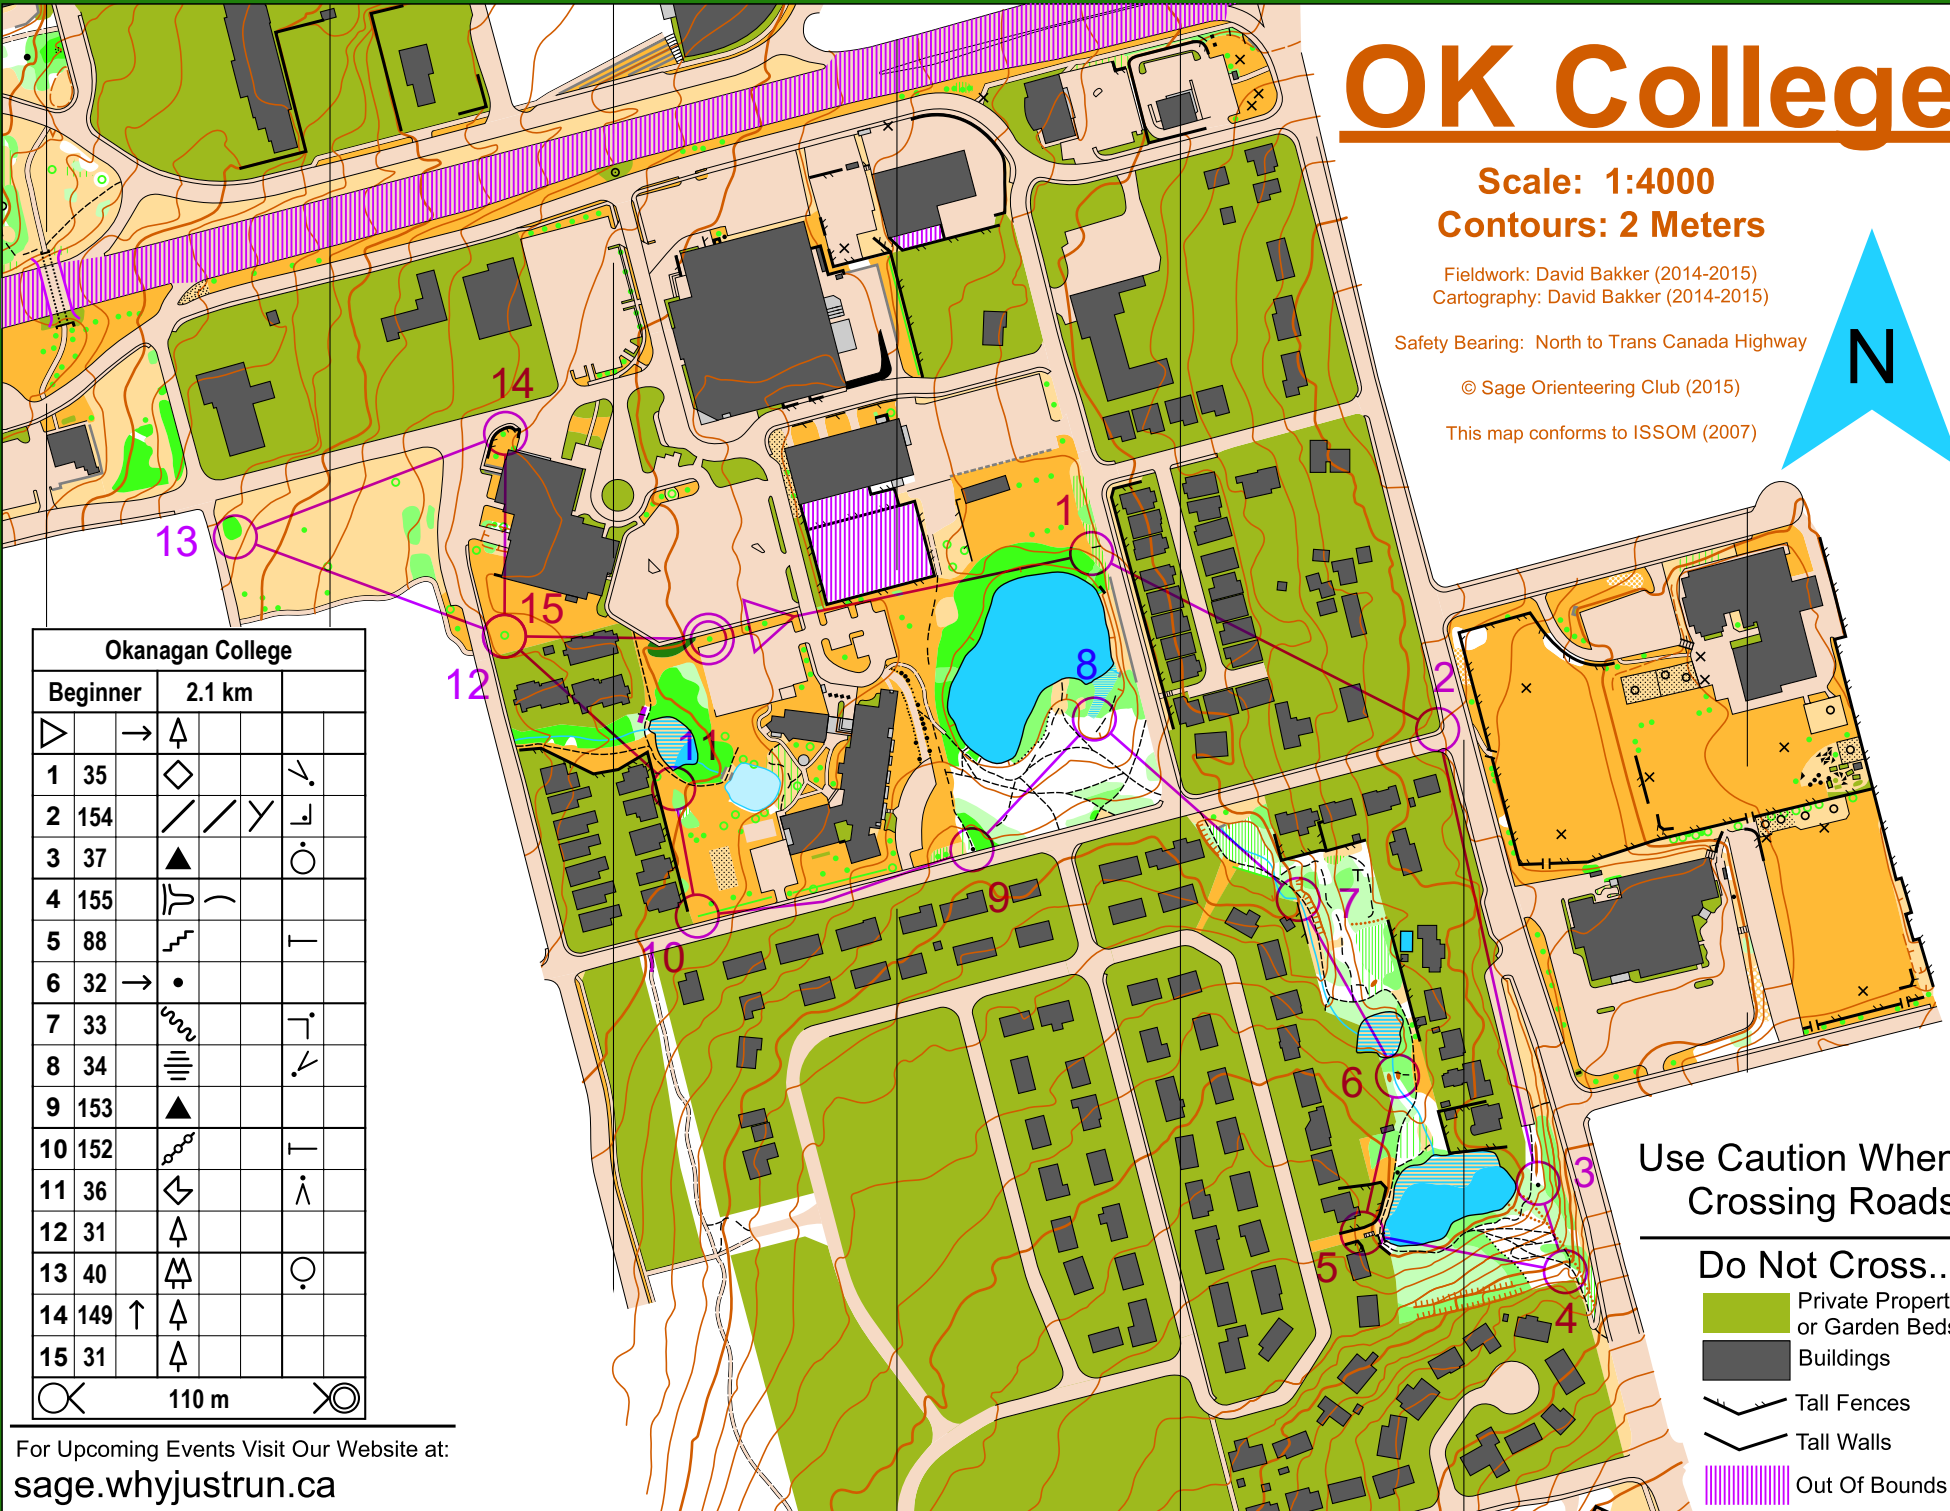

OK College

Scale: 1:4000
Contours: 2 Meters

Fieldwork: David Bakker (2014-2015)
Cartography: David Bakker (2014-2015)

Safety Bearing: North to Trans Canada Highway

© Sage Orienteering Club (2015)

This map conforms to ISSOM (2007)

Okanagan College			
Beginner		2.1 km	
▷	→	⬆	
1	35	◇	↘
2	154	/	Y
3	37	▲	○
4	155	⌒)
5	88	⌒	T
6	32	→	•
7	33	⌒	T
8	34	⌒	↘
9	153	▲	
10	152	⌒	T
11	36	↙	∧
12	31	⬆	
13	40	⌒	○
14	149	↑	⬆
15	31	⬆	

110 m

Use Caution When Crossing Roads

Do Not Cross...

- Private Property or Garden Beds
- Buildings
- Tall Fences
- Tall Walls
- Out Of Bounds

For Upcoming Events Visit Our Website at:
sage.whyjustrun.ca