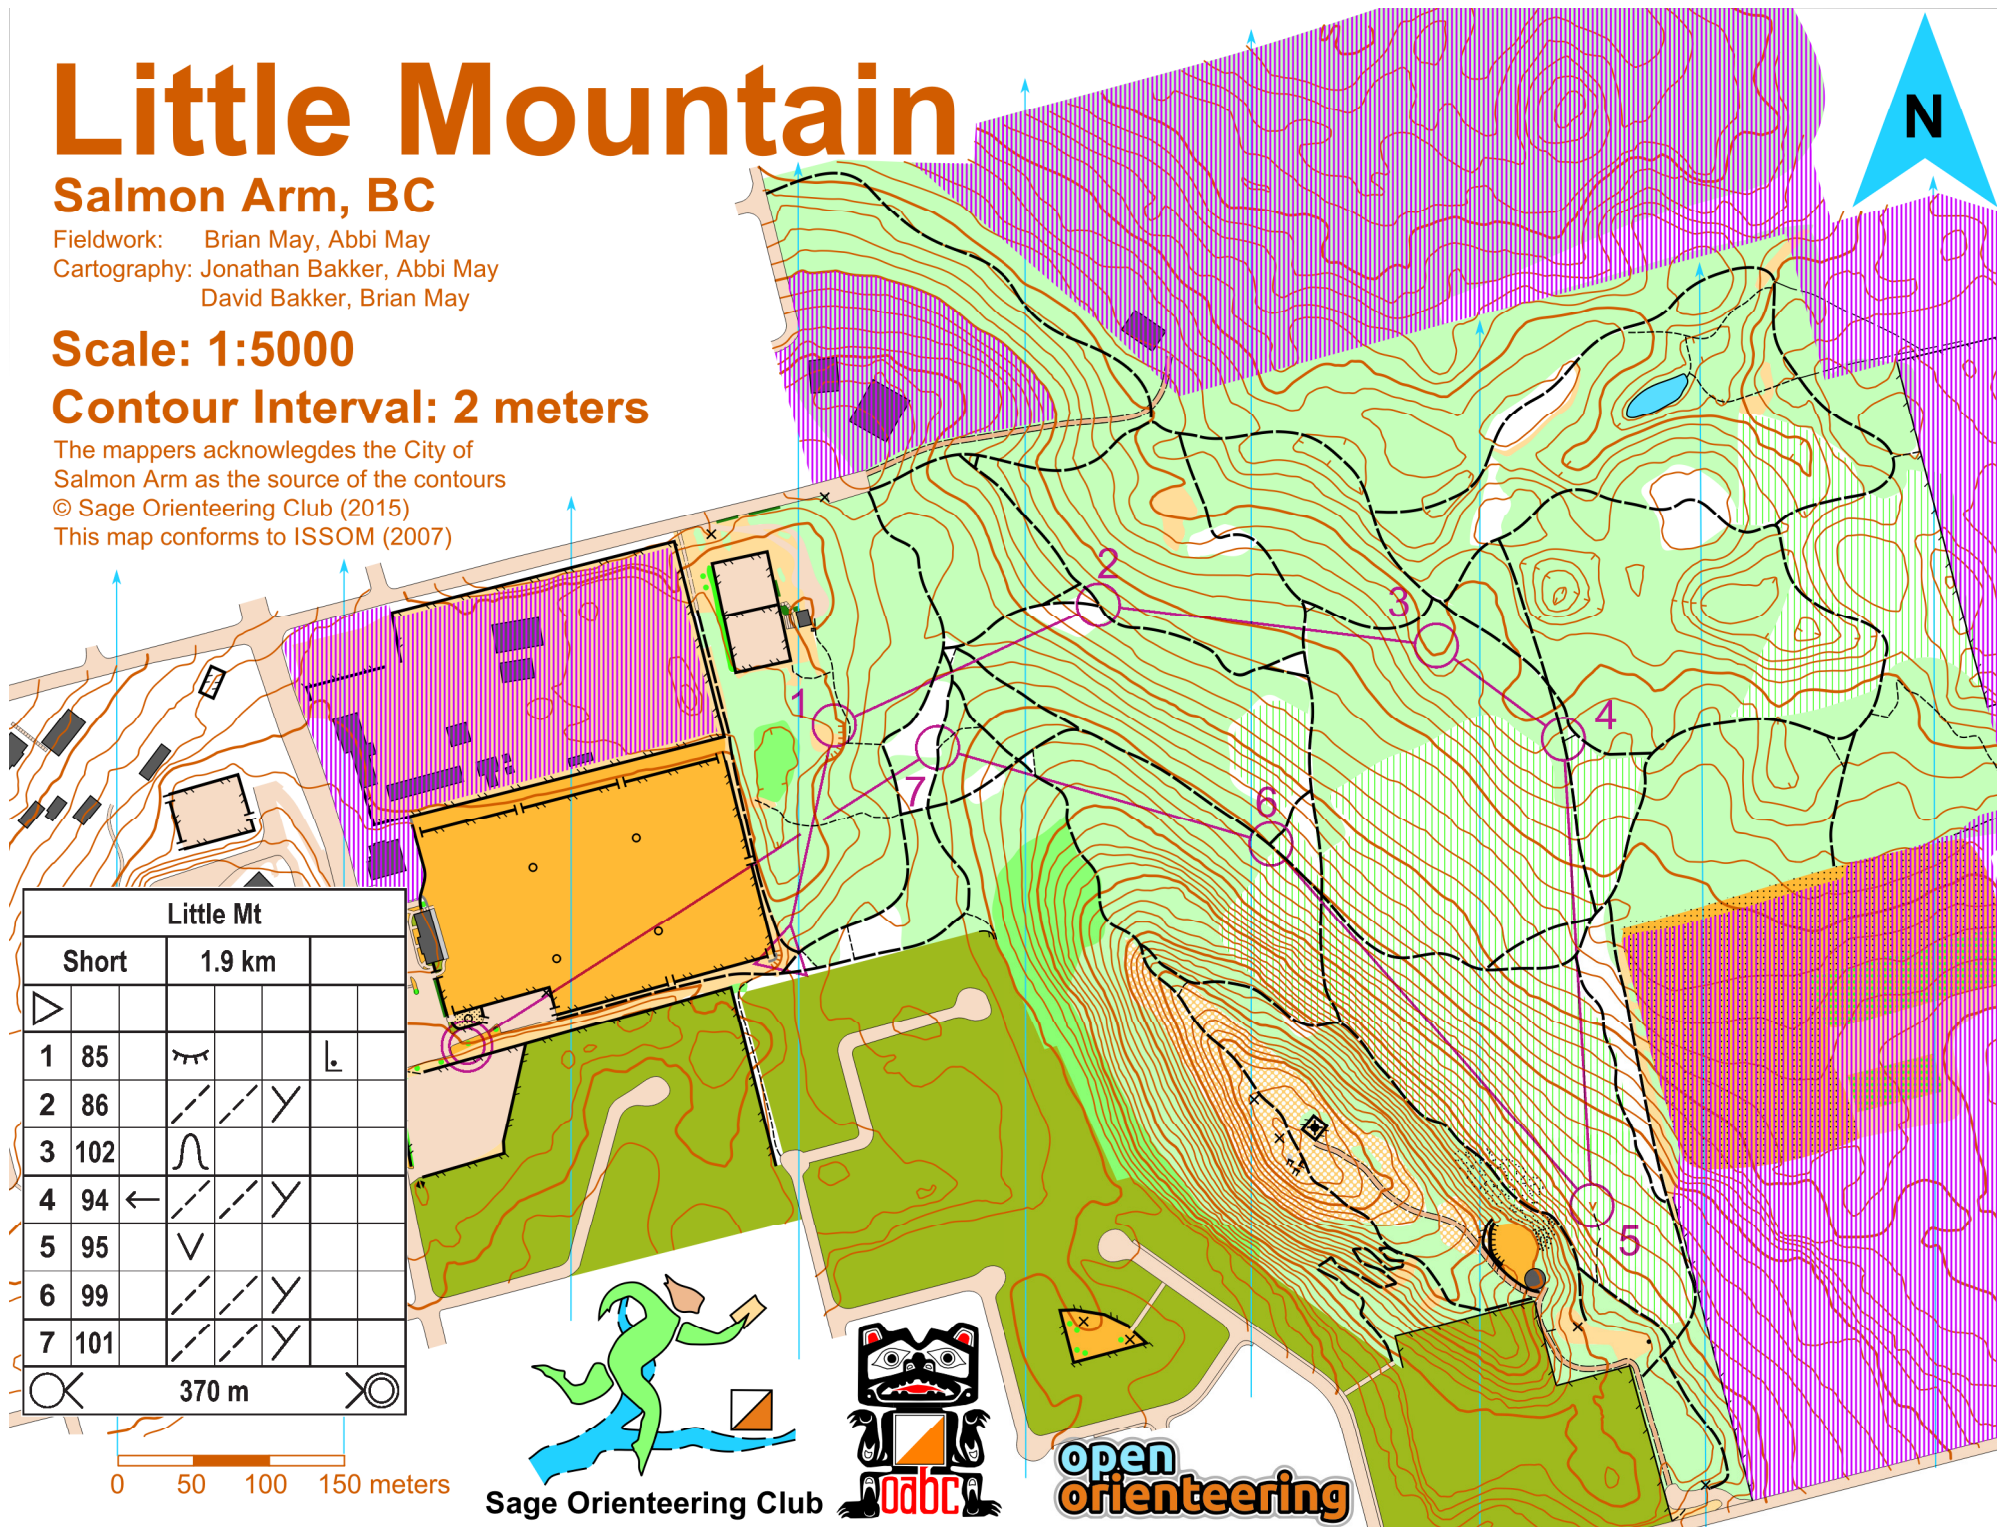

Little Mountain

Salmon Arm, BC

Fieldwork: Brian May, Abbi May
Cartography: Jonathan Bakker, Abbi May
David Bakker, Brian May

Scale: 1:5000

Contour Interval: 2 meters

The mappers acknowledge the City of Salmon Arm as the source of the contours
© Sage Orienteering Club (2015)
This map conforms to ISSOM (2007)

Little Mt			
Short	1.9 km		
1	85		
2	86		
3	102		
4	94		
5	95		
6	99		
7	101		

Sage Orienteering Club