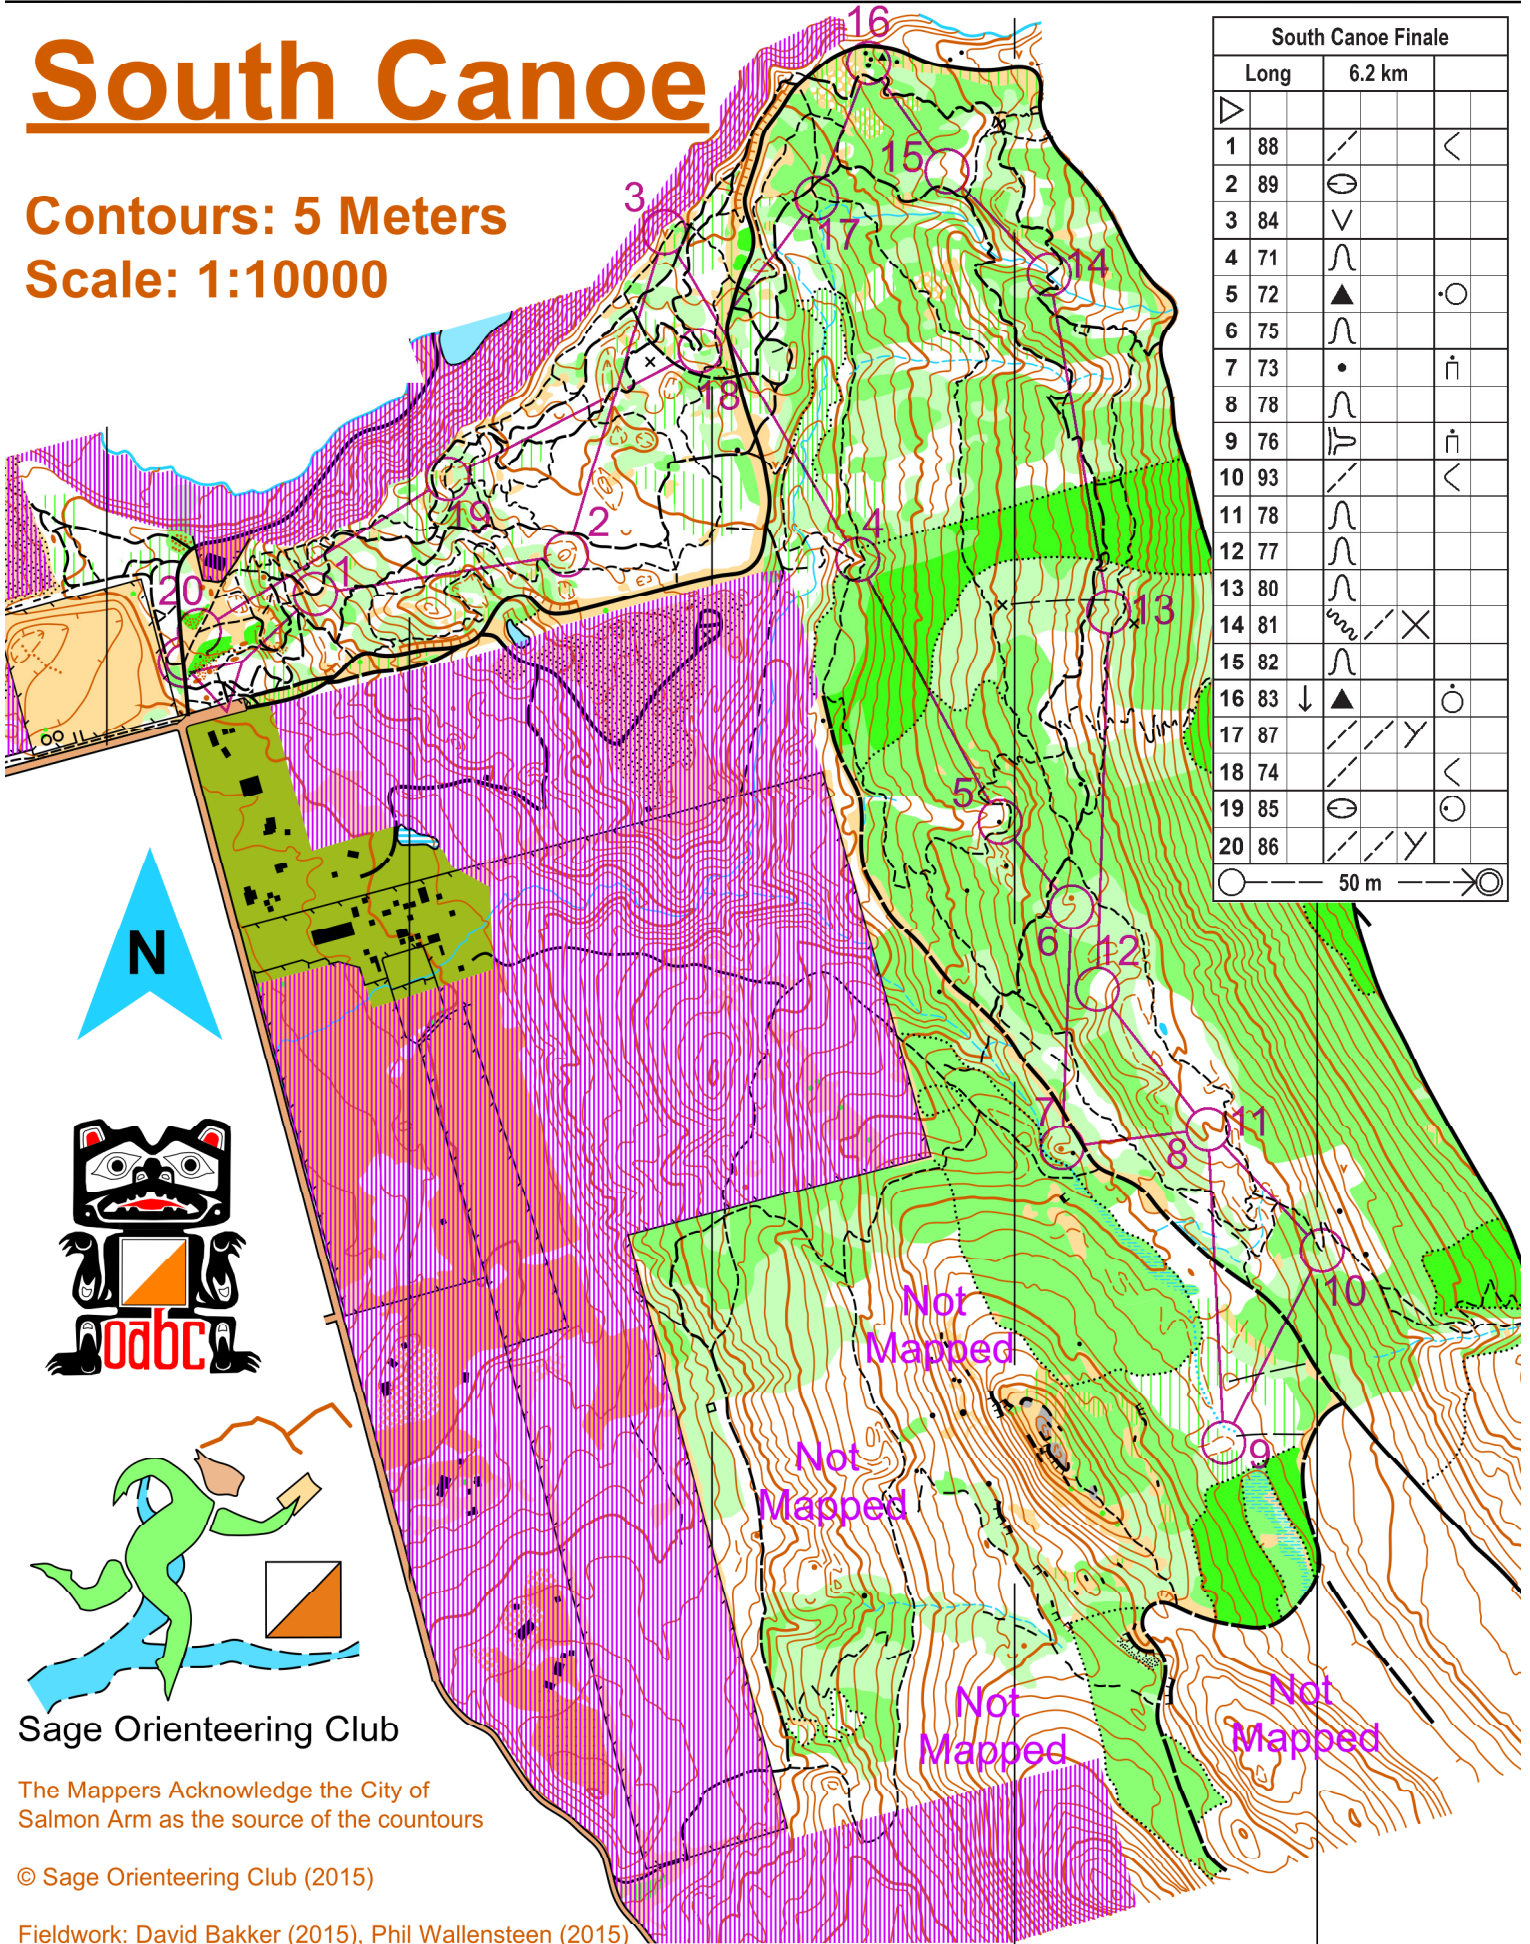

South Canoe

Contours: 5 Meters
Scale: 1:10000

South Canoe Finale			
	Long	6.2 km	
▽			
1	88	↘	<
2	89	⊙	
3	84	∨	
4	71	∩	
5	72	▲	○
6	75	∩	
7	73	•	ñ
8	78	∩	
9	76	∩	ñ
10	93	↘	<
11	78	∩	
12	77	∩	
13	80	∩	
14	81	∩	X
15	82	∩	
16	83	↓	○
17	87	↘	Y
18	74	↘	<
19	85	⊙	○
20	86	↘	Y

○ — 50 m — ⊙

Not Mapped

Not Mapped

Not Mapped

Not Mapped

Sage Orienteering Club

The Mappers Acknowledge the City of Salmon Arm as the source of the contours

© Sage Orienteering Club (2015)

Fieldwork: David Bakker (2015), Phil Wallenstein (2015)
Cartography: David Bakker (2015), Phil Wallenstein (2015)

0 100 200 300 400m