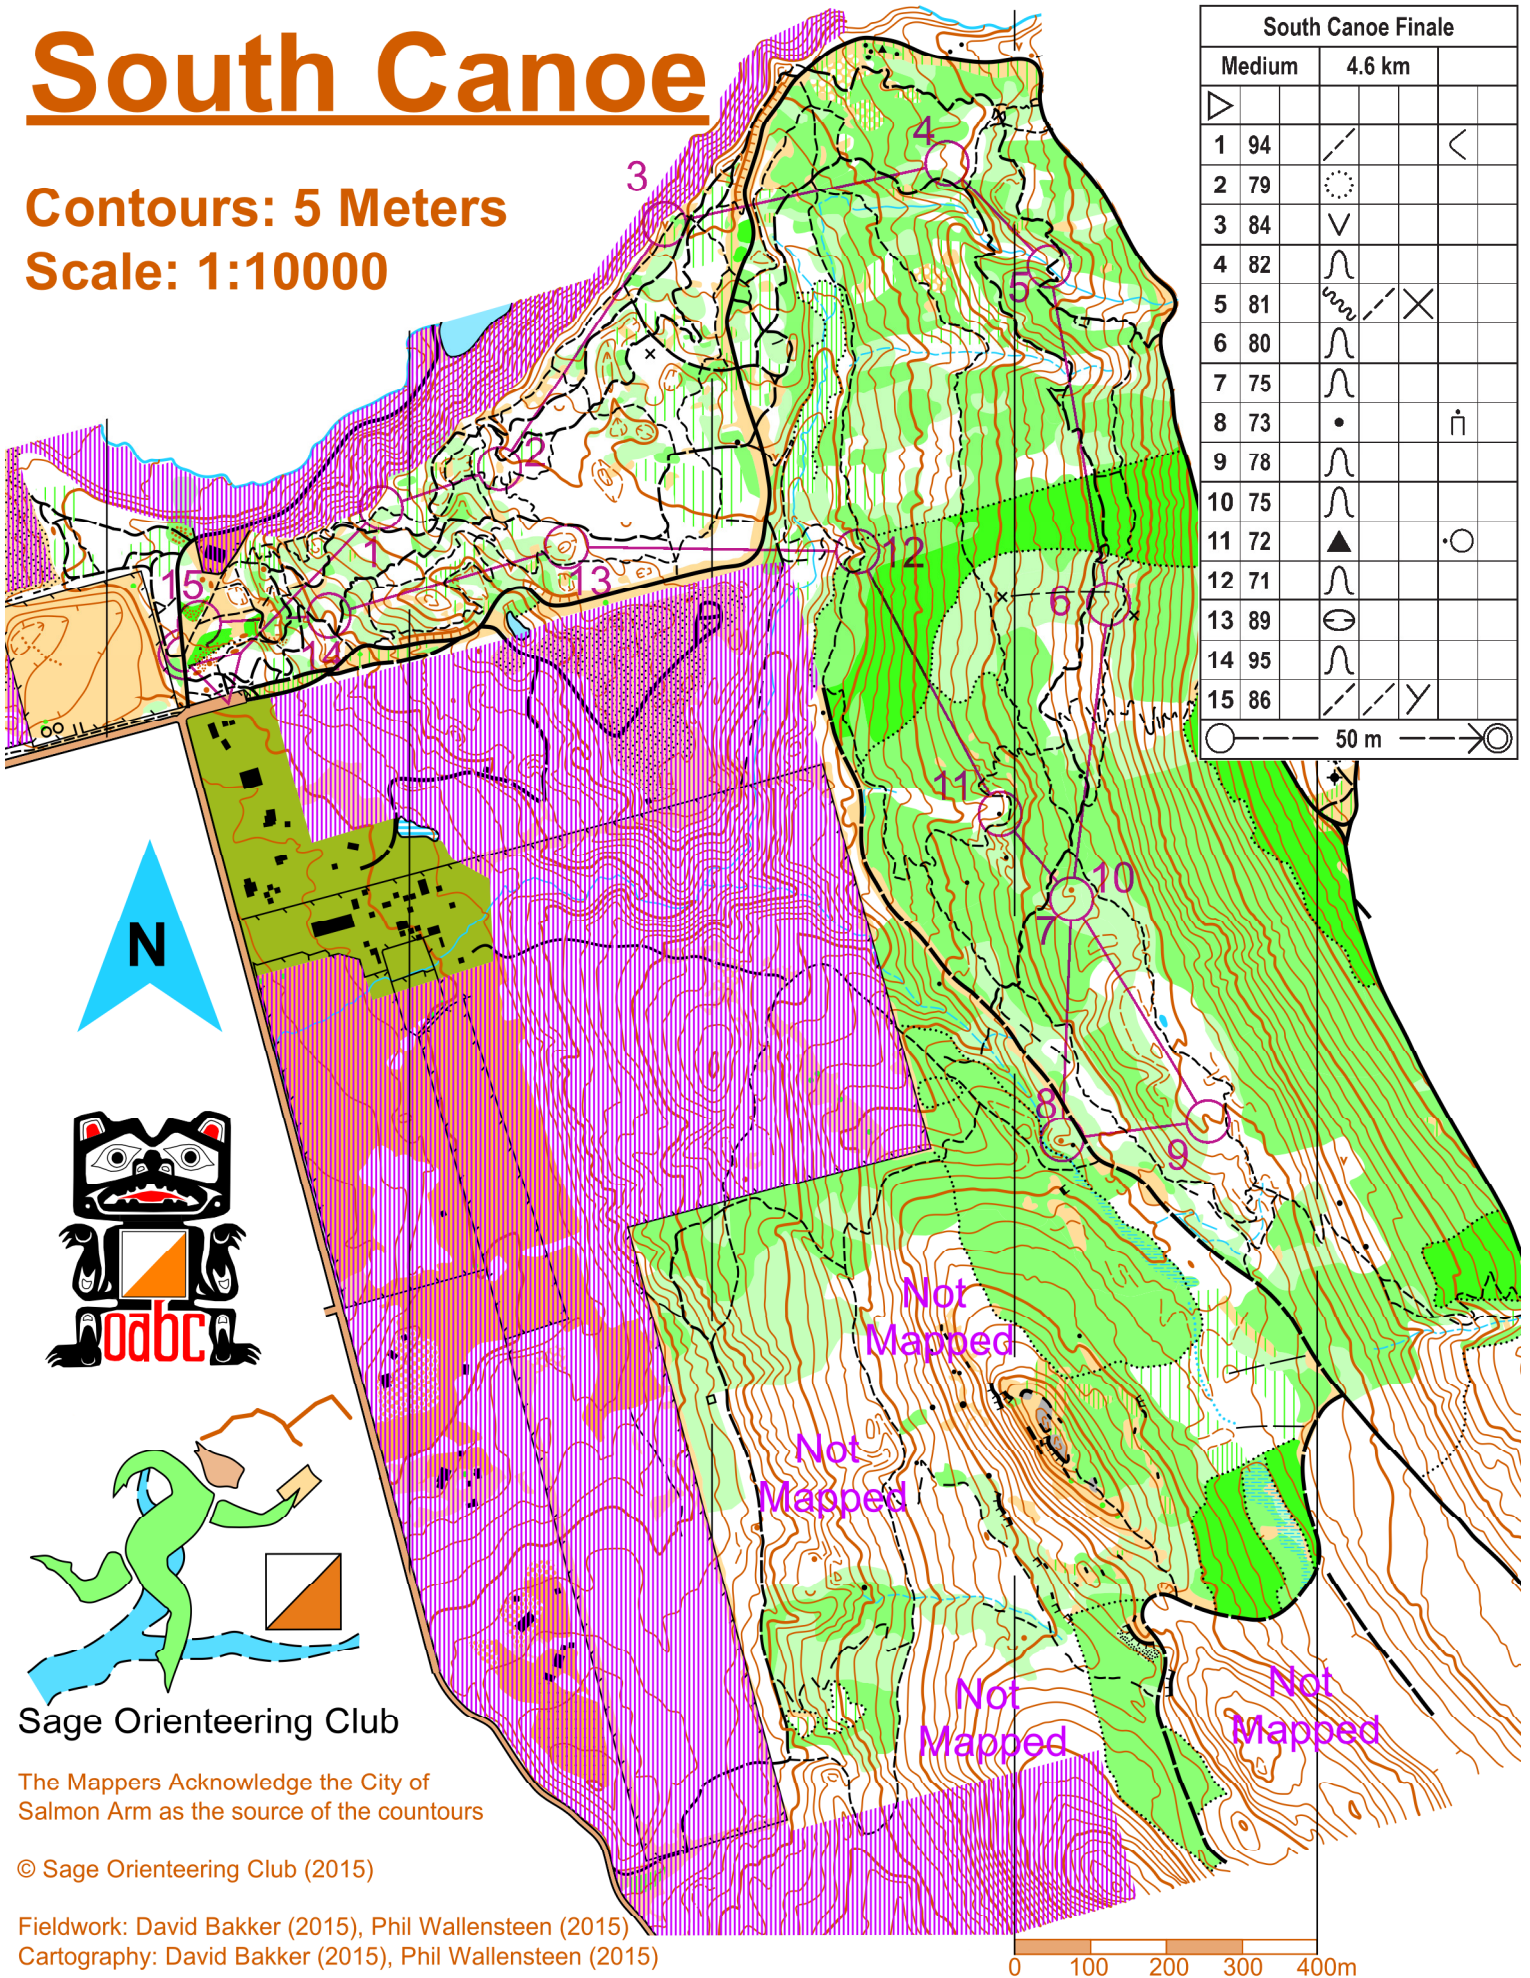

South Canoe

Contours: 5 Meters
Scale: 1:10000

South Canoe Finale				
Medium	4.6 km			
1	94	/		<
2	79	⊙		
3	84	∇		
4	82	∩		
5	81	⋈	×	
6	80	∩		
7	75	∩		
8	73	•		⊖
9	78	∩		
10	75	∩		
11	72	▲		⊙
12	71	∩		
13	89	⊖		
14	95	∩		
15	86	/	/	Y

Sage Orienteering Club

The Mappers Acknowledge the City of Salmon Arm as the source of the contours

© Sage Orienteering Club (2015)

Fieldwork: David Bakker (2015), Phil Wallenstein (2015)
Cartography: David Bakker (2015), Phil Wallenstein (2015)

0 100 200 300 400m