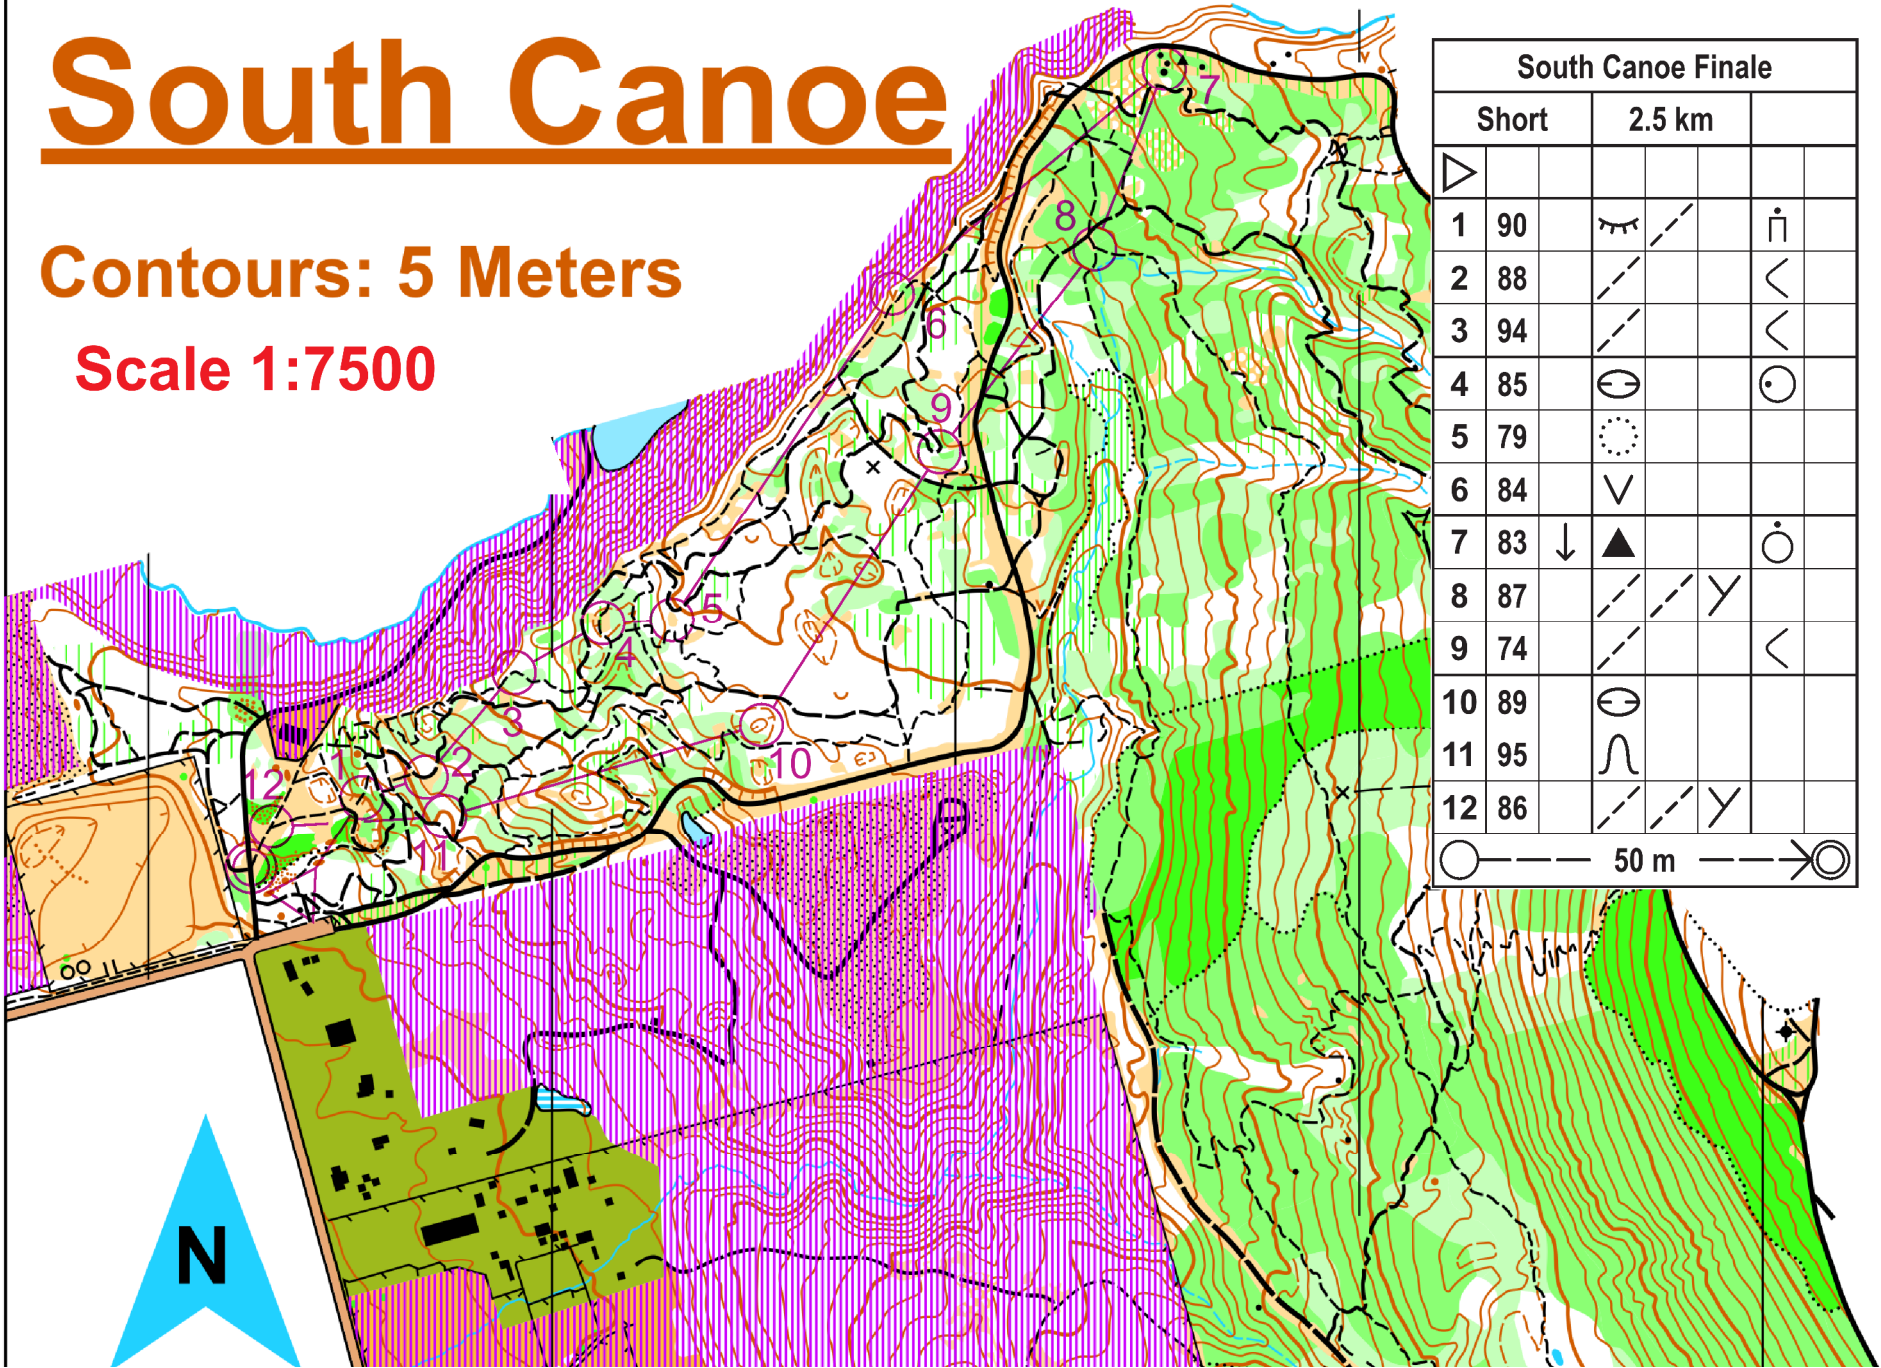

# South Canoe

Contours: 5 Meters

Scale 1:7500

South Canoe Finale				
	Short	2.5 km		
▷				
1	90	↘	↗	⊙
2	88	↘		<
3	94	↘		<
4	85	⊖		⊙
5	79	⊙		
6	84	∇		
7	83	↓	▲	⊙
8	87	↘	↗	Y
9	74	↘		<
10	89	⊖		
11	95	∩		
12	86	↘	↗	Y

○ ——— 50 m ——— ▷